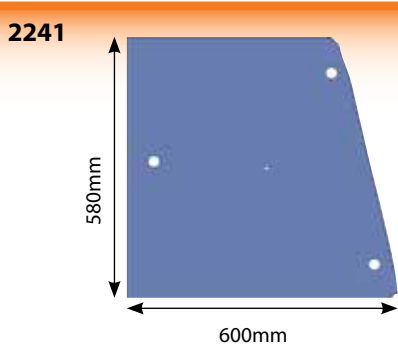

300's Silver Cab Glass

Glass 300 Rear Window Silver Cab

Glass 300 Windscreen - Silver Cab

Glass 300 Bottom Rear Window

Glass 300 Side Glass - 600 x 580mm

Glass 300 Side Glass - 615 x 580mm

Glass 300 Door Top