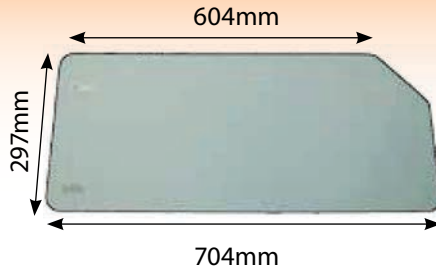

Glass

Ford TS/TM Cab Glass

42110

Glass Ford TL100 TL100A Rear
Window TM110 115 120 150 155 165
175 190 TS100 110 115 120 TS90