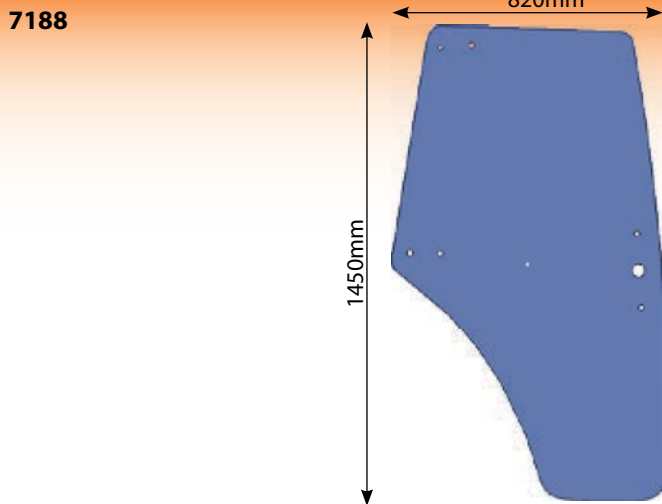

Crystal

Glass Zetor 8111 Rear Glass Not For Duncan Cab

Unified Range

Glass Zetor Unified Rear Window

4321-7341

Glass Zetor 4321 - 7341
Door LH

9540-10540

Glass Zetor 9540 - 10540 Door
Fits 10520 10540 7520 7540 8520
8540 Fits 9520 9540