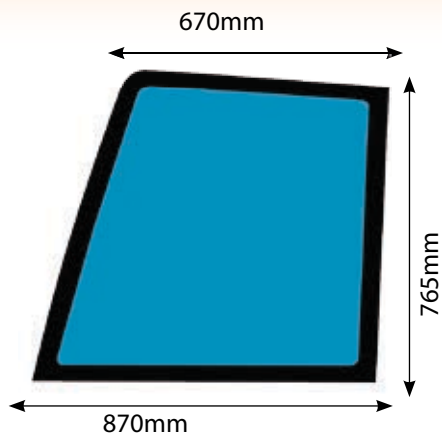

Glass

L /35 Series Glass

7368

Glass Door Fiat L60 L65 L75 L85 L95
New Holland 4635 4835 5635 6635 7635
Lower LH

7362

Glass Door Fiat L60 L65 L75 L85 L95
New Holland 4635 4835 5635 6635 7635
Lower RH

7351

Glass Door Fiat L60 L65 L75 L85 L95
New Holland 4635 4835 5635 6635 7635
Upper LH

7349

Glass Door Fiat L60 L65 L75 L85 L95
New Holland 4635 4835 5635 6635 7635
Upper RH