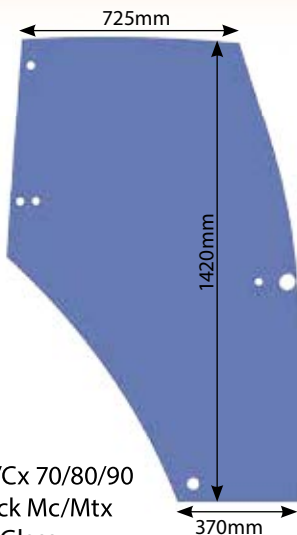

Glass Case CX MX McCormick Door LH

Case Mx/Cx 70/80/90 McCormick Mc/Mtx RH Door Glass