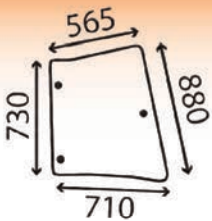

780182
Glass Rear Corner RH
Renault Ares RX RZ Serie
OE Ref: 7700054133