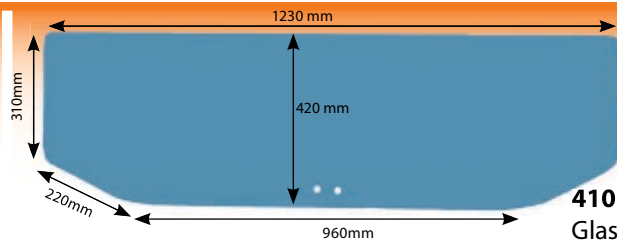

4101
Glass Ford Q Cab Upper Rear Clear

4102
Glass Ford Q Cab Bottom Rear