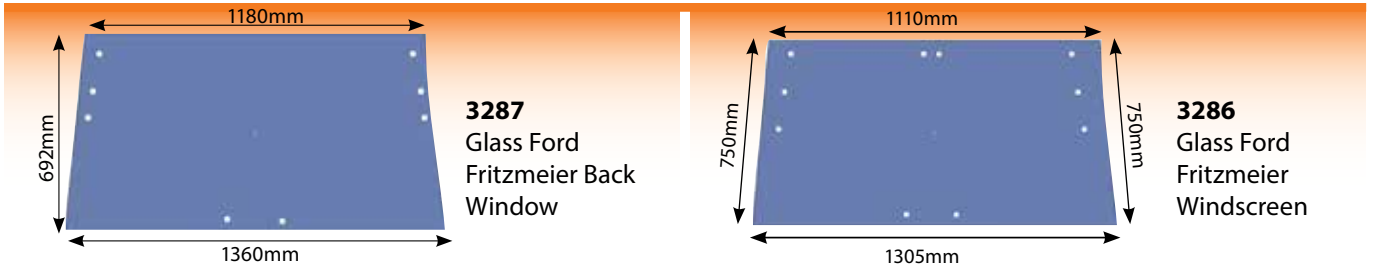

Glass

Fritzmeier Glass