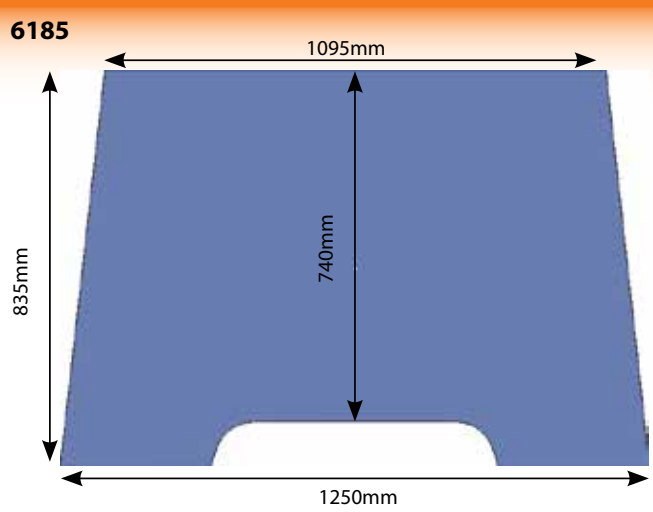

Glass 300 Windscreen - Silver Cab