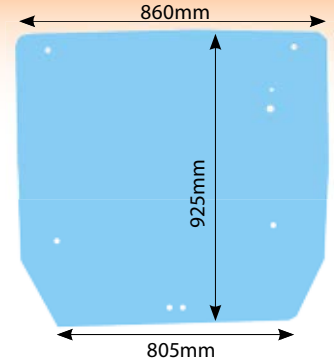

Glass Case 90 94 Door Lower RH
Case/IH 1190 - 1694, Marshall 602 - 804

Glass

52093

Glass Case CX MX McCormick Rear

4230

Glass Case 4200 Upper Rear LP Series Cab

42887

Glass New Holland TD95D Case JX Series Rear