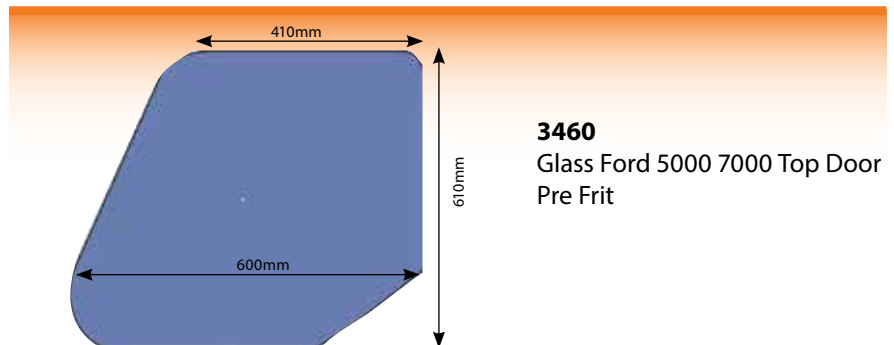

Glass

Fritzmeier Glass

Ford Sekura Low Profile Glass

Pre-Fritzmeier Glass

Ford 6610/7610 AP Cab Glass