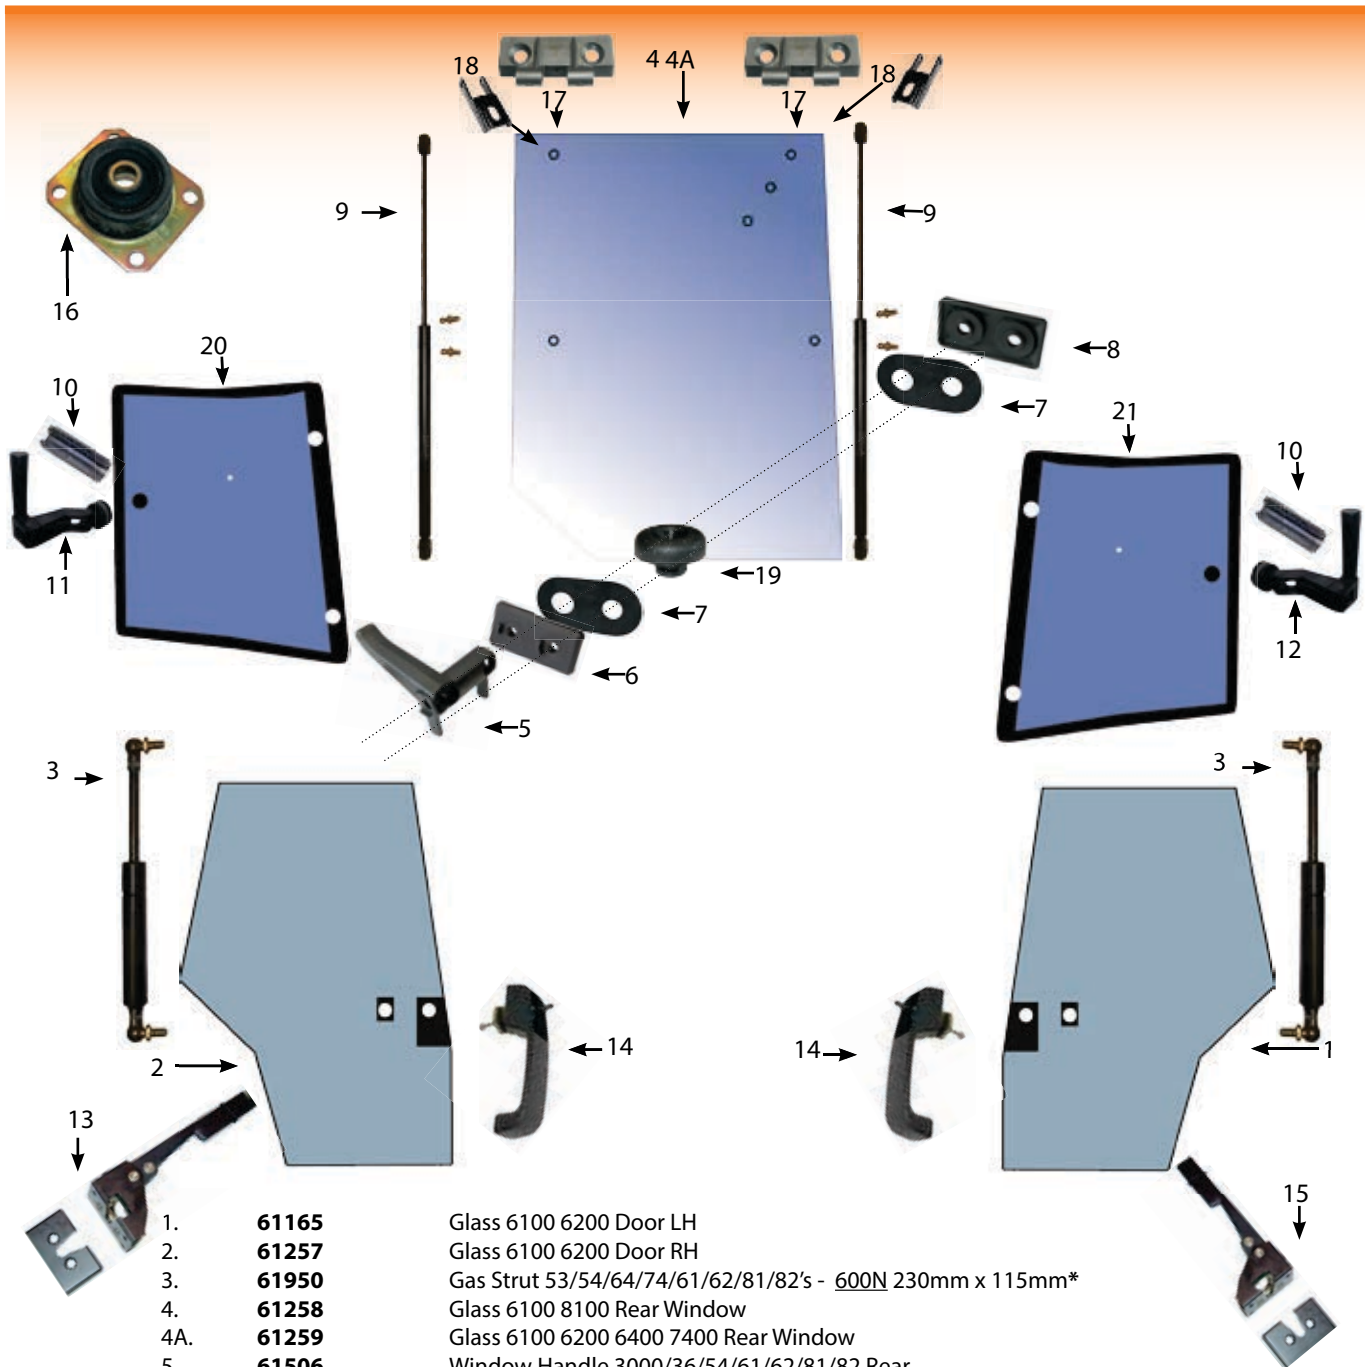

Cab 61/62/64/74/81/82's

1.	61165	Glass 6100 6200 Door LH
2.	61257	Glass 6100 6200 Door RH
3.	61950	Gas Strut 53/54/64/74/61/62/81/82's - <u>600N</u> 230mm x 115mm*
4.	61258	Glass 6100 8100 Rear Window
4A.	61259	Glass 6100 6200 6400 7400 Rear Window
5.	61506	Window Handle 3000/36/54/61/62/81/82 Rear
6.	61507	Window Handle Plate 3000/36/54/61/62/82/81 Rear
7.	61508	Window Handle Gasket 3000/36/54/61/62/ Rear
8.	61509	Window Handle Plate 300/36/54/61/62/81/82's Rear
9.	61951	Gas Strut 54/61/64/62/7400-Rear Window Also fits 8200 -<u>150N</u> Rate*
10.	6050	Window Latch Pin Side 300/61/81's
11.	6048	Window Latch LH Side 300/54/61/62/64/74/81/82
12.	6049	Window Latch RH Side 300/54/61/62/64/74/81/82
13.	429985	Latch 42/54/61/62/81/8200's RH
14.	61266	Door Handle 54/61/62/81/82's
15.	429984	Latch 42/54/61/62/81/8200's LH
16.	61432	Cab Mounting 53 54 61 62 81 82 Front & Rear
17.	3301221	Hinge 600 3000 6200 Rear Side Window Hinge
18.	62624	Window Hinge 6270 6280 6290
19.	62667	Rubber Washer Glass To Frame Rear/Door Window
20.	63204	Glass 6100 6200 6400 7400 8100 8200
21.	63205	Glass 6100 6200 6400 7400 8100 8200

*Note:
Check newton rating of existing gas strut before ordering a replacement. Using a gas strut with a lower or higher newton rating can result in damage or glass breakage.