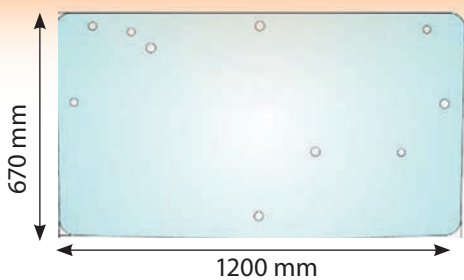

Window Hinge Blizzard Rear

6364

Window Rubber Blizzard Rear

Glass

6351

Glass Blizzard Rear Glass

3925

Glass Landini Legend / Myth. Door RH