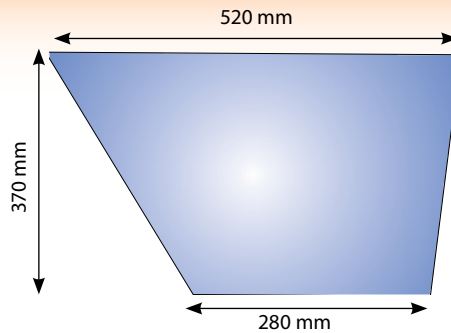

Glass

30286
Glass JCB Pro 8
Top Door RH

20265
Glass JCB Pro 8
Bottom Door LH

20264
Glass JCB PRO 8
Bottomm Door RH

1776

Glass JCB 3CX 4CX 6
Pro 12 LightTinted

1838

Glass JCB Project
8/12 Side Glass
Curved