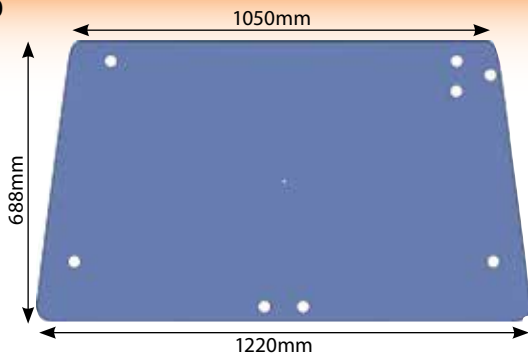

Glass IHC Delux 1390
LH Side Window

Glass IHC Delux 1390
RH Side Window

2380

Glass Case David Brown 1394 Rear Upper 8
Hole Case IHC 1190 - 1694 Marshall 602 - 804