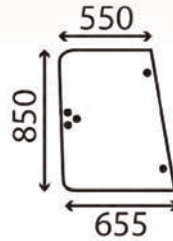

780188
Glass Side Window Renault
TL TS TXTZ Series 5 Hole
OE Ref: 7700054047