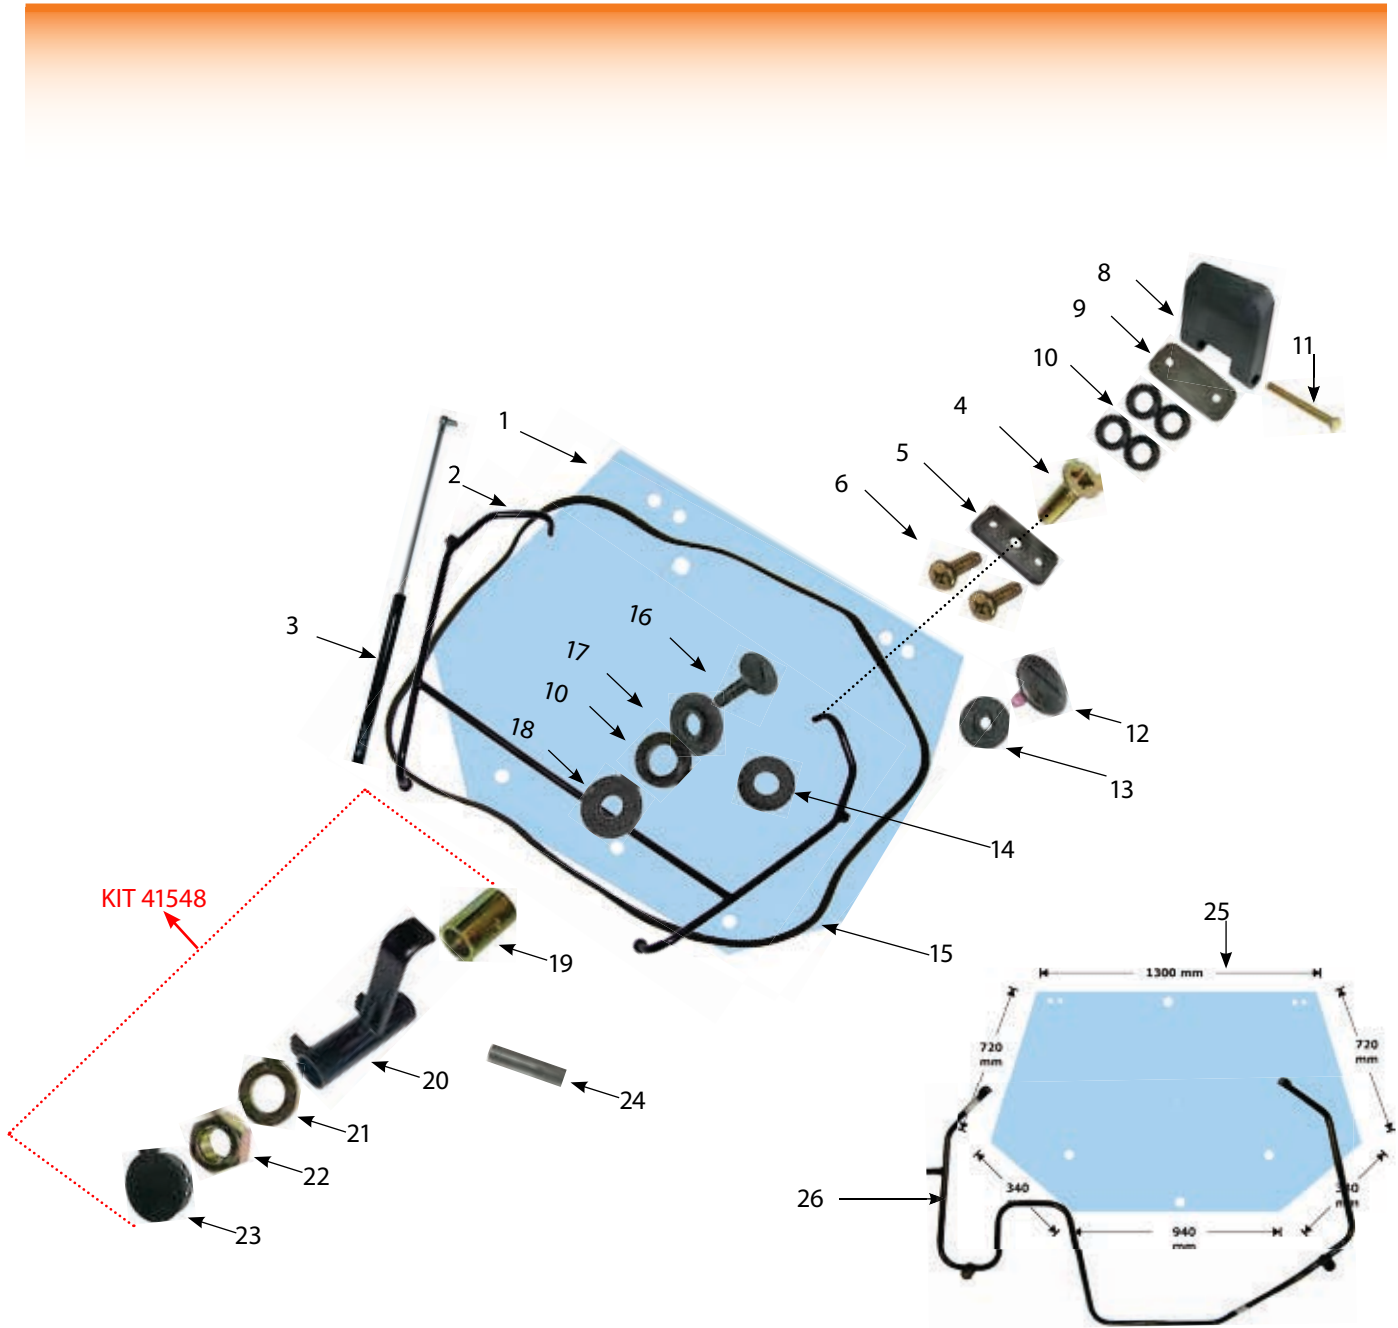

Glass 40's Rear Window

Glass

40's Rear Window

1	404665	Glass Ford 7840 Rear 8 Hole 11-91/6-94
2	402940	Window Handle Frame Ford 40 Rear From 1991 - 1995 Later Version is 402946
3	407119	Gas Strut Ford 40 Rear Window - <u>220N*</u>
4	41836	Screw 40s Rear Window
5	41834	Hinge Ford 40 Rear Window Part of fitting kit for 402940 2 required to fit 402940
6	41055	Window Screw Super Q Rear 4required to fit 402940
8	41839	Hinge Ford 40 Outer Rear Window Part of fitting kit for 402940
9	41838	Seal 40s Rear Window Part of fitting kit for 402940
10	409618	Washer (Rubber) For Top of Back Window TL/TM
11	41650	Window Hinge Pin Ford 40 60 TM TS Rear & Side 2 required
12	41859	Screw 40s Rear Window Part of fitting kit for 402940
13	41860	Washer Ford 40s Rear Window Part of fitting kit for 402940
14	41861	Washer Ford 40s Rear Window 14 required to fit 402940
15	409902	Window Rubber Ford 40's Back
16	409693	Window Screw Ford 40's TM TS TSA - Back
17	409694	Washer Ford 40 TM TS TSA Back Window Small 2 required to fit 402940
18	409695	Washer Ford 40 TM TS TSA Back Window Big
19	409696	Spacer Ford 40 TM TSA TS on Handle Back
20	409903	Window Handle 40/60/TM/TL/TS/M/70 Back21
21	409623	Washer for Back Window Latch M12
22	409624	Nut Back Window Latch Ford TS TM
23	409698	Cap Ford 40 TM TSA TS for Back Window
24	409697	Pin Ford 40 TM TSA TS For Handle Back Window
25	404666	Glass Ford 7840 TS TM M 6635 Rear (11-95)
26	402946	Window Handle Frame Ford 40 Rear - From 95 - **From 1995 Early Version is 402940**

Kit 41548

*Note:

Check newton rating of existing gas strut before ordering a replacement.
Using a gas strut with a lower or higher newton rating can result in damage or glass breakage