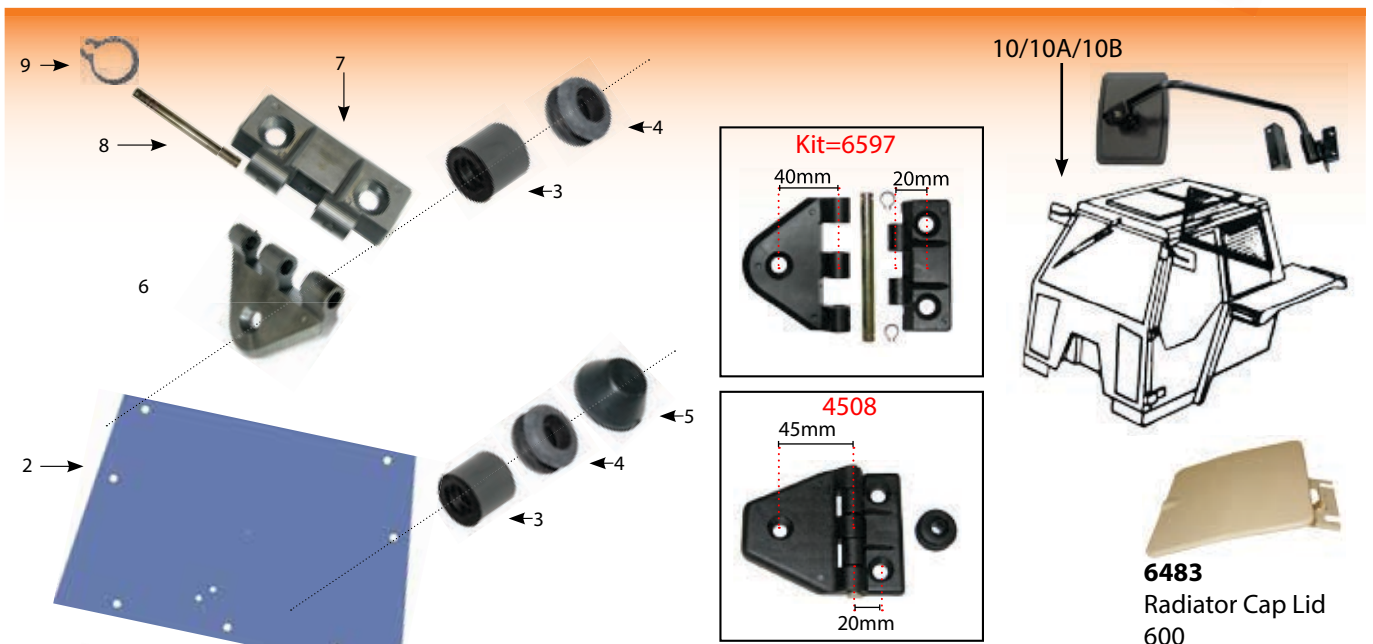

1.	D6612	Glass 600 Lower Rear
2.	4673	Glass 600 Upper Rear Window
3.	6459	Spacer 600 Rear Glass
4.	6250	Grommet 600's Glass to Frame
5.	6460	Screw Cap 600's Rear Glass
6.	3301222	Hinge 600 3000 Rear Side Window Hinge Large
7.	3301221	Hinge 600 3000 62's Rear Side Window Hinge
8.	3301941	Pivot 600 3000 Rear Side Window Hinge
9.	1440522	Clip 600 3000/54's Rear and Side Window Hinge
10.	6480025	Mirror 237 x 180 16mm 18mm 20mm Clamps
10A.	6499000	Mirror Complete 600 RH (235x170mm)
10B.	6499001	Mirror Complete 600's LH

2. **6483**
   Radiator Cap Lid
   600
3. **Kit=6597**
4. **6483**
   Radiator Cap Lid
   600