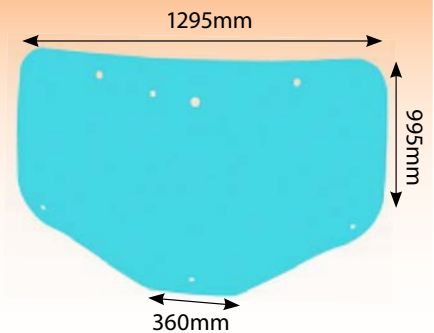

4229

Glass Case 4200 Door RH LP Cab

41617

Glass Ford TSA & Case MXU LH Door fits T6030 + T7030 series

41618

Glass Ford TSA & Case MXU Holes Rear Case MXU 100 - 135 TSA 100 - 135

Glass

4936