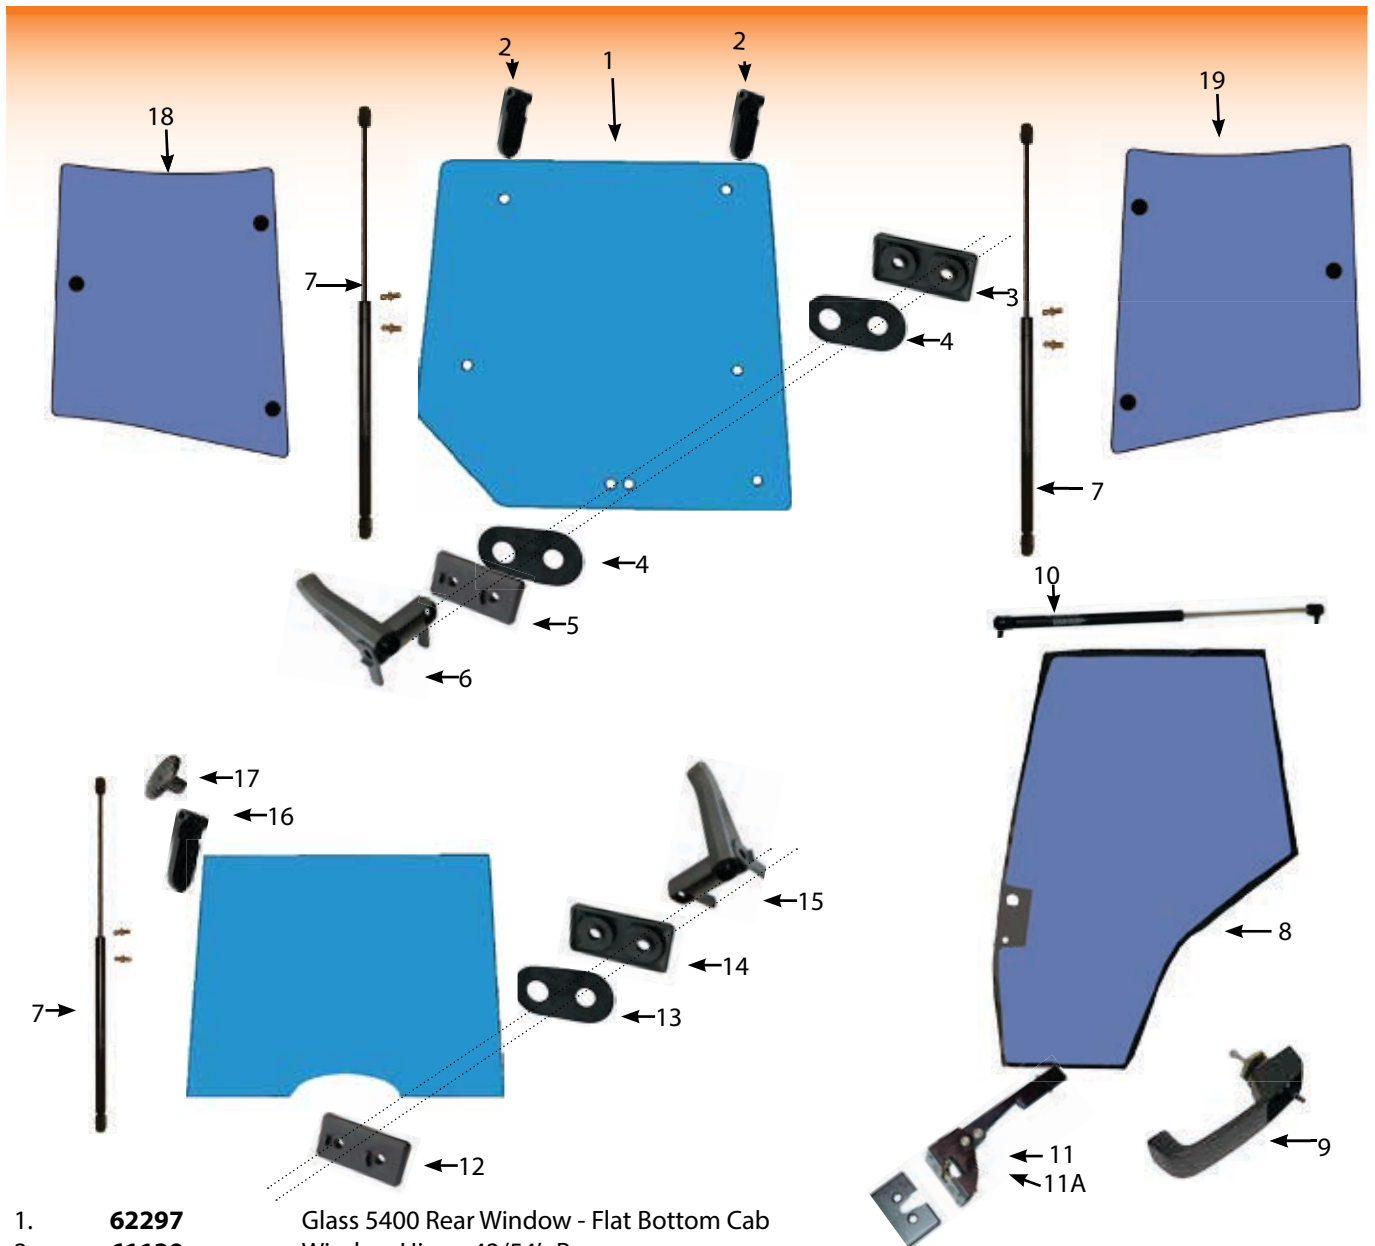

Cab 54's

1.	62297	Glass 5400 Rear Window - Flat Bottom Cab
2.	61139	Window Hinge 42/54's Rear
3.	61509	Window Handle Plate 3000 3600 5400 6100 6200
4.	61508	Window Handle Gasket 3000 3600 5400 6100
5.	61507	Window Handle Plate 3000 3600 5400 6100 6200
6.	61506	Window Handle 3000 3600 5400 6100 6200
7.	61951	Gas Strut 5400 610 6400 6200 7400 Rear Window*
8.	62296	Glass 5400 Door LH 4 Hole
9.	61266	Door Handle 5400 6100 6200 8100 8200
10.	61950	Gas Strut 53/54/64/74/61/62/81/82's - 600N - 220mm x 115mm
11.	429984	Latch 42/54/61/62/81/8200's LH
11A.	429985	Latch 42/54/61/62/81/8200's RH
12.	61509	Window Handle Plate 300/36/54/61/62/81/82's Rear Outer
13.	61508	Window Handle Gasket 3000/36/54/61/62/ Rear
14.	61507	Window Handle Plate 3000/36/54/61/62/82/81 Rear
15.	61506	Window Handle 3000/36/54/61/62/81/82 Rear
16.	61139	Window Hinge 42/54's Rear
17.	62671	Window Latch Screw 300/54/61/62/64/74/81/82
18.	63208	Glass 5400 Overwing LH Flat Bottom
19.	63209	Glass 5400 Overwing RH Flat Bottom

*Note:

Check newton rating of existing gas strut before ordering a replacement. Using a gas strut with a lower or higher newton rating can result in damage or glass breakage.