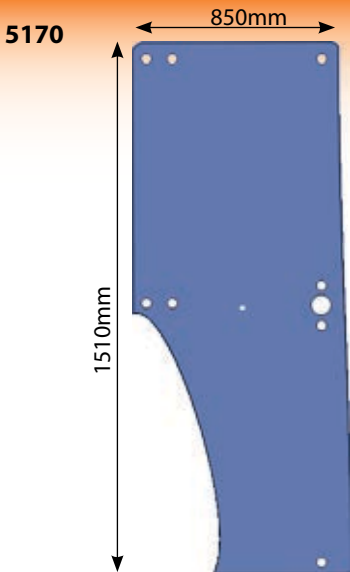

Crystal

Glass Zetor 8111 Rear Glass Not For Duncan Cab

Unified Range

Glass Zetor Unified Rear Window

4321-7341

Glass Zetor 4321 - 7341
Door LH

9540-10540

Glass Zetor 9540 - 10540 Door
Fits 10520 10540 7520 7540 8520
8540 Fits 9520 9540