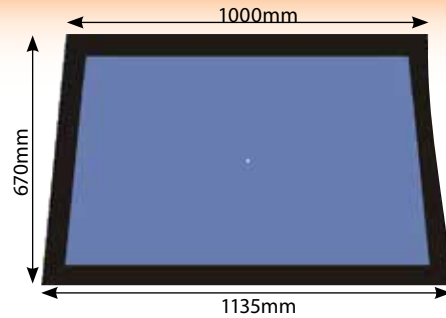

Glass

1931

Glass David Brown
Secura Cab Upper
Rear Frame