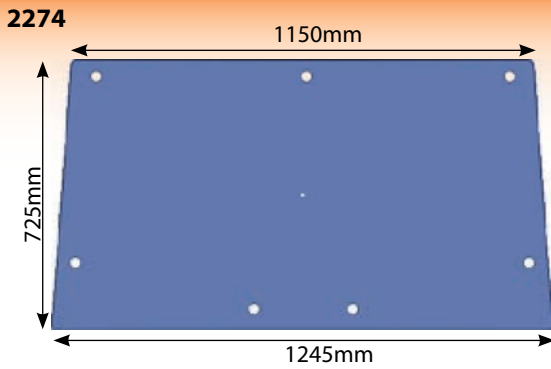

Cab Glass

Crystal

Glass Zetor 8111 Rear Glass Not For Duncan Cab