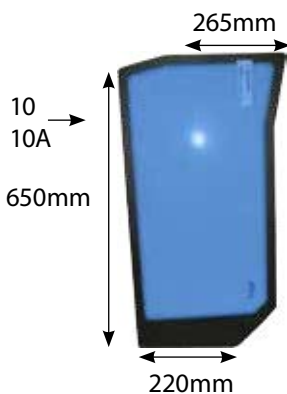

Glass

40's Glass

NOTE: HOW TO TELL THE DIFFERENCE BETWEEN CABS

11/91 - 11/95

12/95 -

White Roof
Carraro Axle
Light Dual Power

→ Blue Roof
→ Fiat Axle
→ Heavy Dual Power

404735
Ford 40's Lower Rear Window