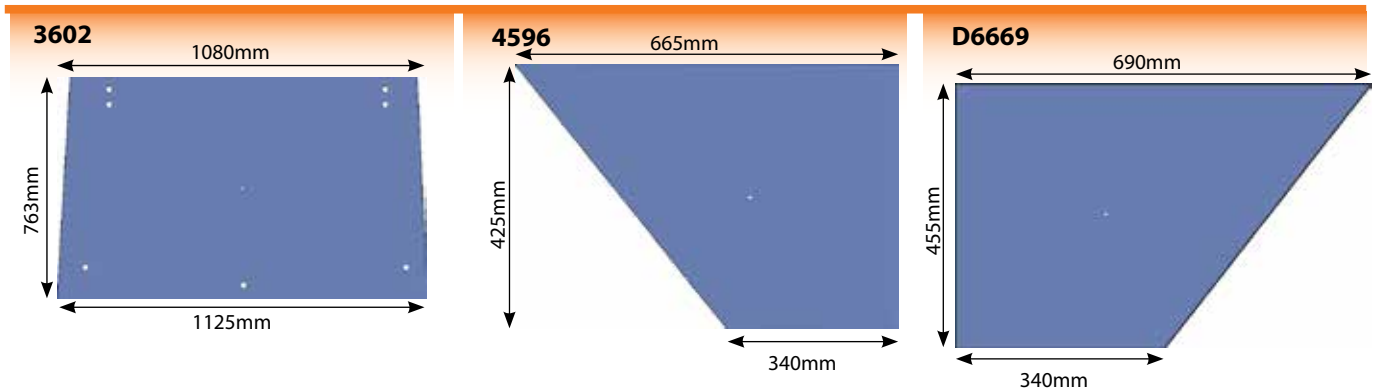

D6541

Glass Lambourn 290 Door

200's Sankey Cab Glass

Glass 265 275 290
Windscreen Sankey

Glass 265 275 290
Sankey Knee Glass

Glass Sankey Side
Window - 1 Hole

Glass Sankey Side
Window 2 Hole

Glass 240 250 265
275 290 Sankey Rear
Glass