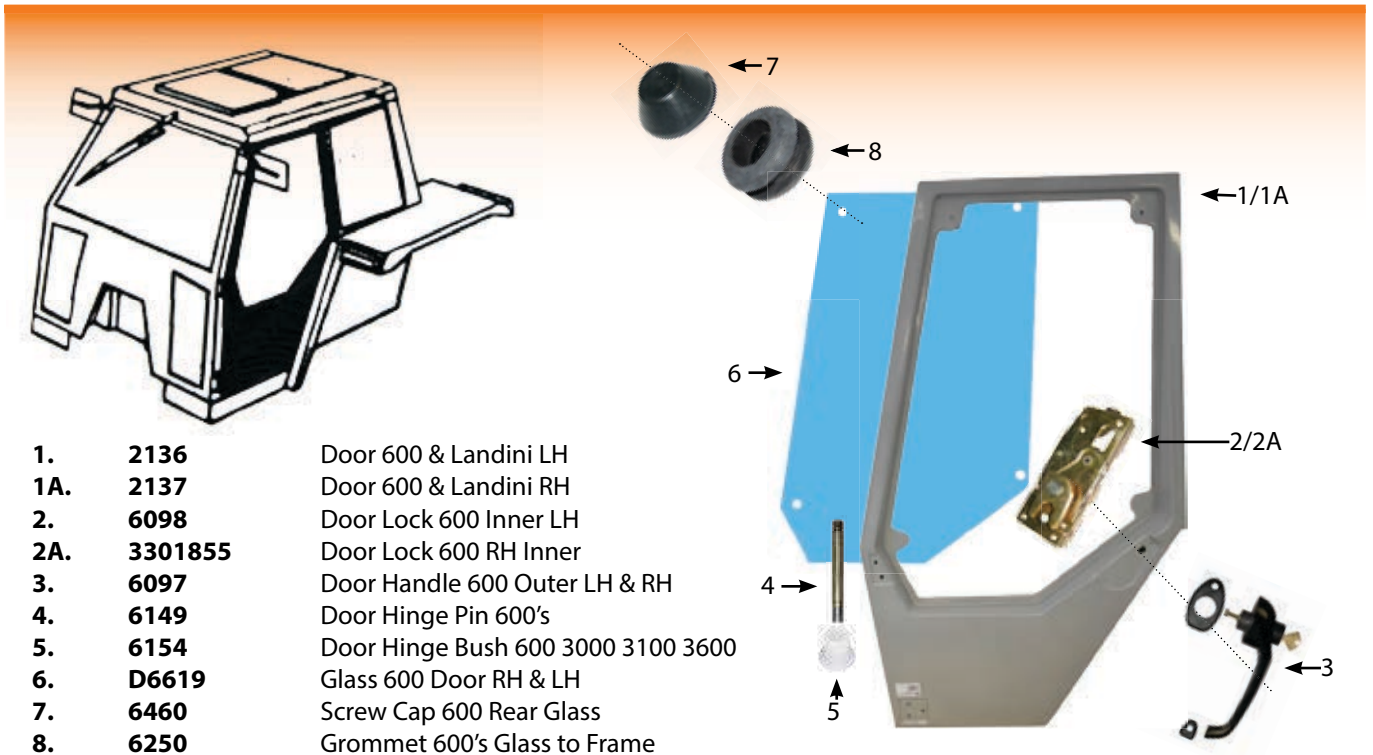

Cab 600's

1.	2136	Door 600 & Landini LH
1A.	2137	Door 600 & Landini RH
2.	6098	Door Lock 600 Inner LH
2A.	3301855	Door Lock 600 RH Inner
3.	6097	Door Handle 600 Outer LH & RH
4.	6149	Door Hinge Pin 600's
5.	6154	Door Hinge Bush 600 3000 3100 3600
6.	D6619	Glass 600 Door RH & LH
7.	6460	Screw Cap 600 Rear Glass
8.	6250	Grommet 600's Glass to Frame