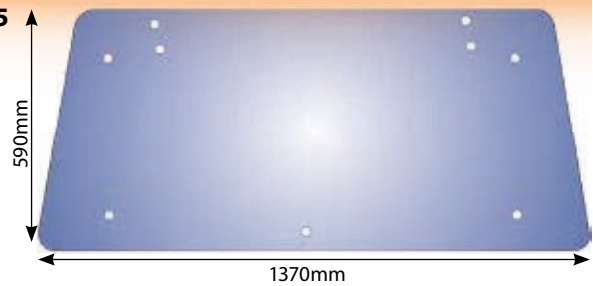

90 Series Super Comfort Cab Glass

7254

Glass Fiat 90-90 Super
Comfort Door Tint RH

7255

Glass Fiat 110/90
Super Comfort LH
Wide Tint

7265

Glass Fiat 110-90 Rear Super
Comfort Wide TIN

41076