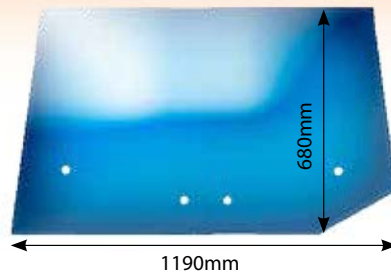

Glass Case 90 94 Door Lower RH
Case/IH 1190 - 1694, Marshall 602 - 804

Glass

52093

Glass Case CX MX McCormick Rear

4230

Glass Case 4200 Upper Rear LP Series Cab

42887

Glass New Holland TD95D Case JX Series Rear