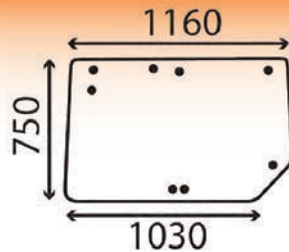

780186
Glass Rear Window Renault
Ceres Series
OE Ref: 6005023210