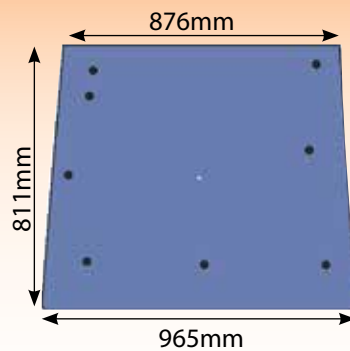

D6918
Glass 3000 Upper Rear
8 Hole