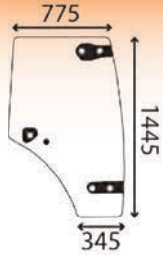

Glass Renault Ceres Door

780086

Glass Renault Ceres Upper Rear

780090

Glass Renault MX/PX/LS Rear

Renault Glass

780185
Glass Door LH Renault
Celtis Series
OE Ref: 6005029102

780184
Glass Door RH Renault
Celtis Series
OE Ref: 6005029097