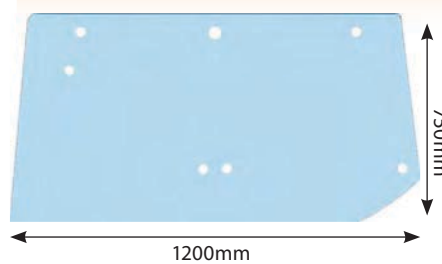

Renault Glass

TX, TS, TZ Glass

780110

Glass Renault
TL TX TS TZ
LH/RH Side
Window

Ares

780112

Glass Renault Ares
RH Door (8 Holes)
RX Series 540 - 630
RZ Series 550 - 825

Ares Glass

780111

Glass Renault Ares Windscreen

780115

Glass Renault Ares LH Rear Cor-
ner (3 Holes)

780113

Glass Renault Ares LH Door
- 8 Holes RX Series 540 - 630
RZ Series 550 - 825

Ceres Glass

780087

Glass Renault Ceres Door

780086

Glass Renault Ceres Upper Rear

780090

Glass Renault MX/PX/LS Rear