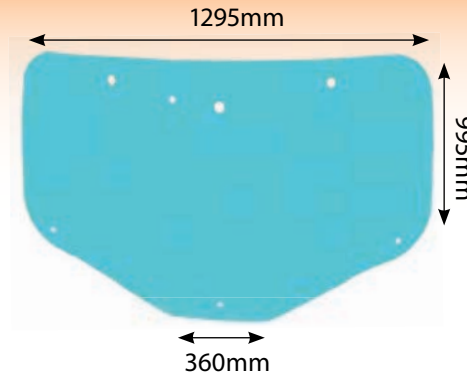

Glass Ford TSA & Case MXU
7 Holes Rear Case MXU 100
- 135 TSA 100 - 135

PLEASE MAKE SURE WHEN FITTING THE DOOR GLASS THAT THE HINGE MARKED TOP IS RETURNED TO THE TOP POSITION AND THE HINGE MARKED BOTTOM IS RETURNED TO THE BOTTOM POSITION. OTHERWISE THE GLASS WILL BREAK ON CLOSING.