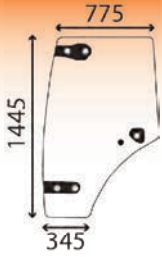

Glass Renault Ceres Door

780086

Glass Renault Ceres Upper Rear

780090

Glass Renault MX/PX/LS Rear

Renault Glass

780185
Glass Door LH Renault
Celtis Series
OE Ref: 6005029102

780184
Glass Door RH Renault
Celtis Series
OE Ref: 6005029097