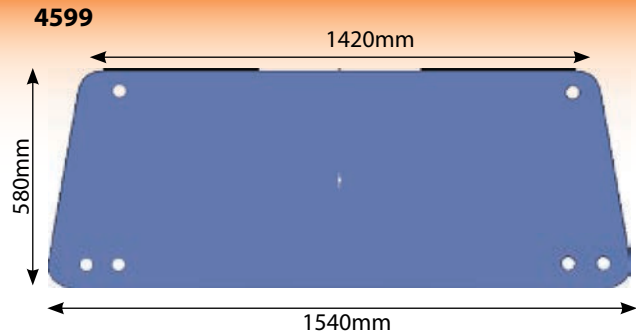

Unified Range

Glass Zetor Unified Rear Window