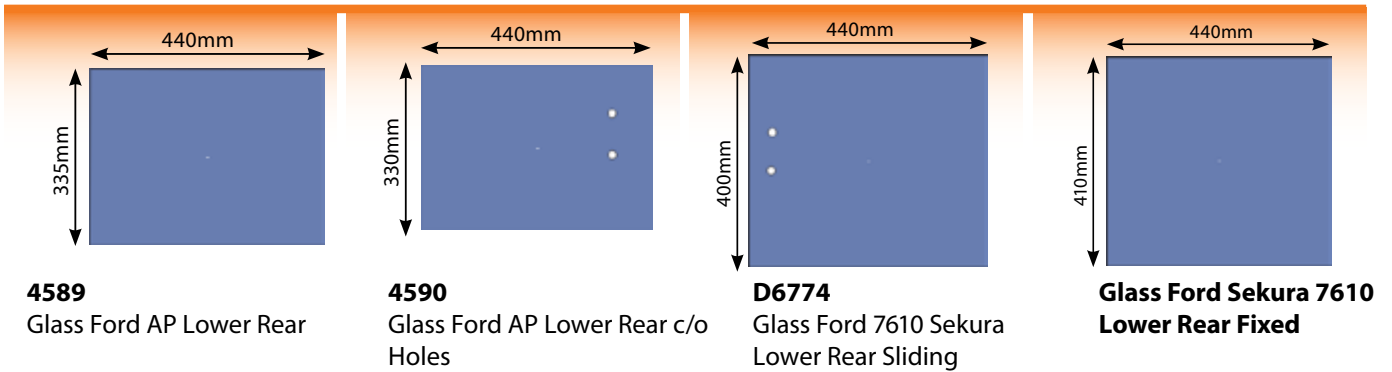

Ford Sekura Low Profile Glass

Pre-Fritzmeier Glass