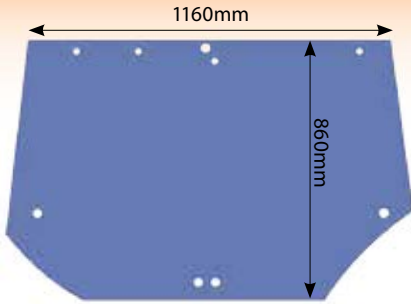

Glass

52093

Glass Case CX MX McCormick Rear

4230