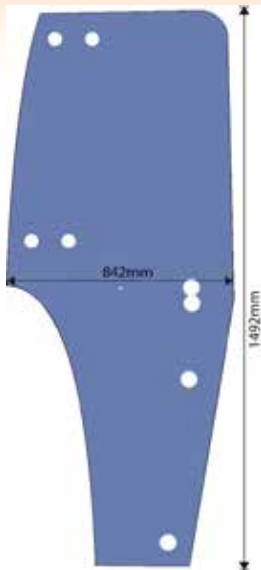

Glass Ford TSA & Case MXU
7 Holes Rear Case MXU 100
- 135 TSA 100 - 135

PLEASE MAKE SURE WHEN FITTING THE DOOR GLASS THAT THE HINGE MARKED TOP IS RETURNED TO THE TOP POSITION AND THE HINGE MARKED BOTTOM IS RETURNED TO THE BOTTOM POSITION. OTHERWISE THE GLASS WILL BREAK ON CLOSING.