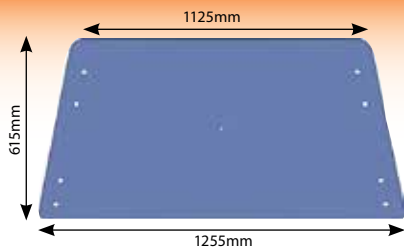

Glass

Ford 4600 Cab Glass

1444
Glass Ford 4600 Rear Window

Ford Q Cab Glass