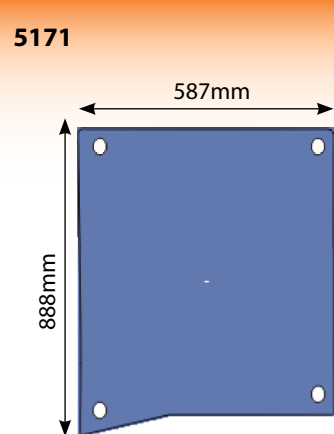

Glass Zetor 9540-10540 Side