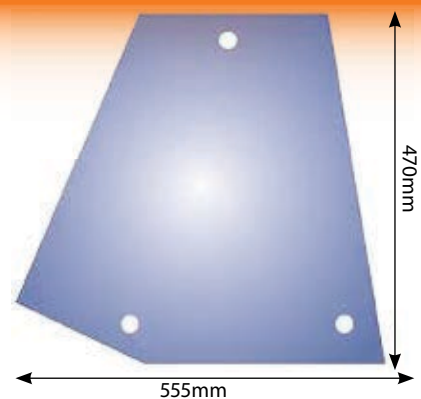

41076

Glass Fiat Super
Comfort Side
Window
(3 Hole)