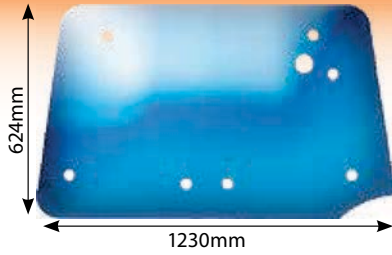

4229

Glass Case 4200 Door RH LP Cab

41617

Glass Ford TSA & Case MXU LH Door fits T6030 + T7030 series

41618

Glass Ford TSA & Case MXU Holes Rear Case MXU 100 - 135 TSA 100 - 135

Glass

4936