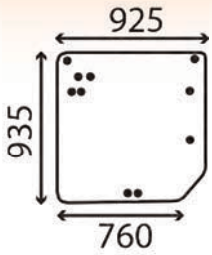

780191
Glass Rear Window Renault
Ares RX RZ Series 10 Hole
OE Ref: 7700048325