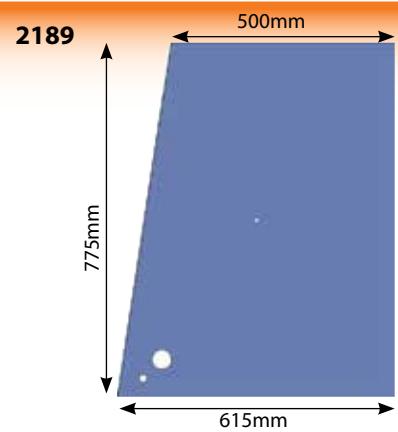

300's Silver Cab Glass

Glass 300 Rear Window Silver Cab

Glass 300 Windscreen - Silver Cab

Glass 300 Bottom Rear Window

Glass 300 Side Glass - 600 x 580mm

Glass 300 Side Glass - 615 x 580mm

Glass 300 Door Top