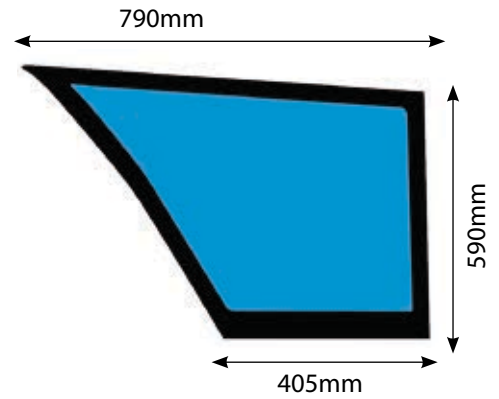

Q & Super Q Windscreen

4914
Glass Ford Q Cab & Super Q Windscreen

Glass

L /35 Series Glass

7368

Glass Door Fiat L60 L65 L75 L85 L95
New Holland 4635 4835 5635 6635 7635
Lower LH

7362

Glass Door Fiat L60 L65 L75 L85 L95
New Holland 4635 4835 5635 6635 7635
Lower RH