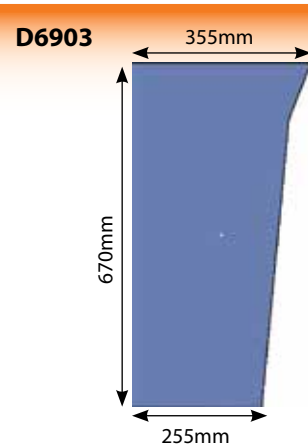

Glass 300 RH Lower Front - No Holes