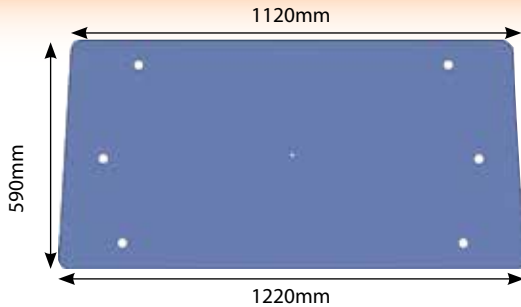

300's Black Cab Glass

2227

Glass 300 Top Rear Window Black Cab

4607