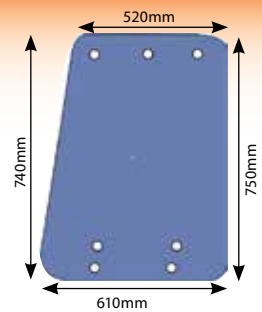

4103
Glass Ford Q Cab Side Glass 2600
- 7610 7700
- 8210 TW5 - TW35