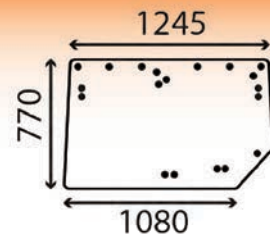

780183
Glass Rear Window Renault
Celtis Series
OE Ref: 6005029099