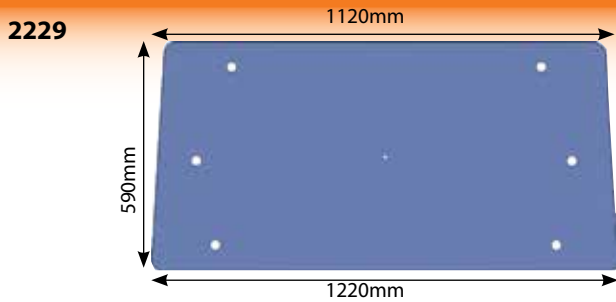

300's Silver Cab Glass

Glass 300 Rear Window Silver Cab