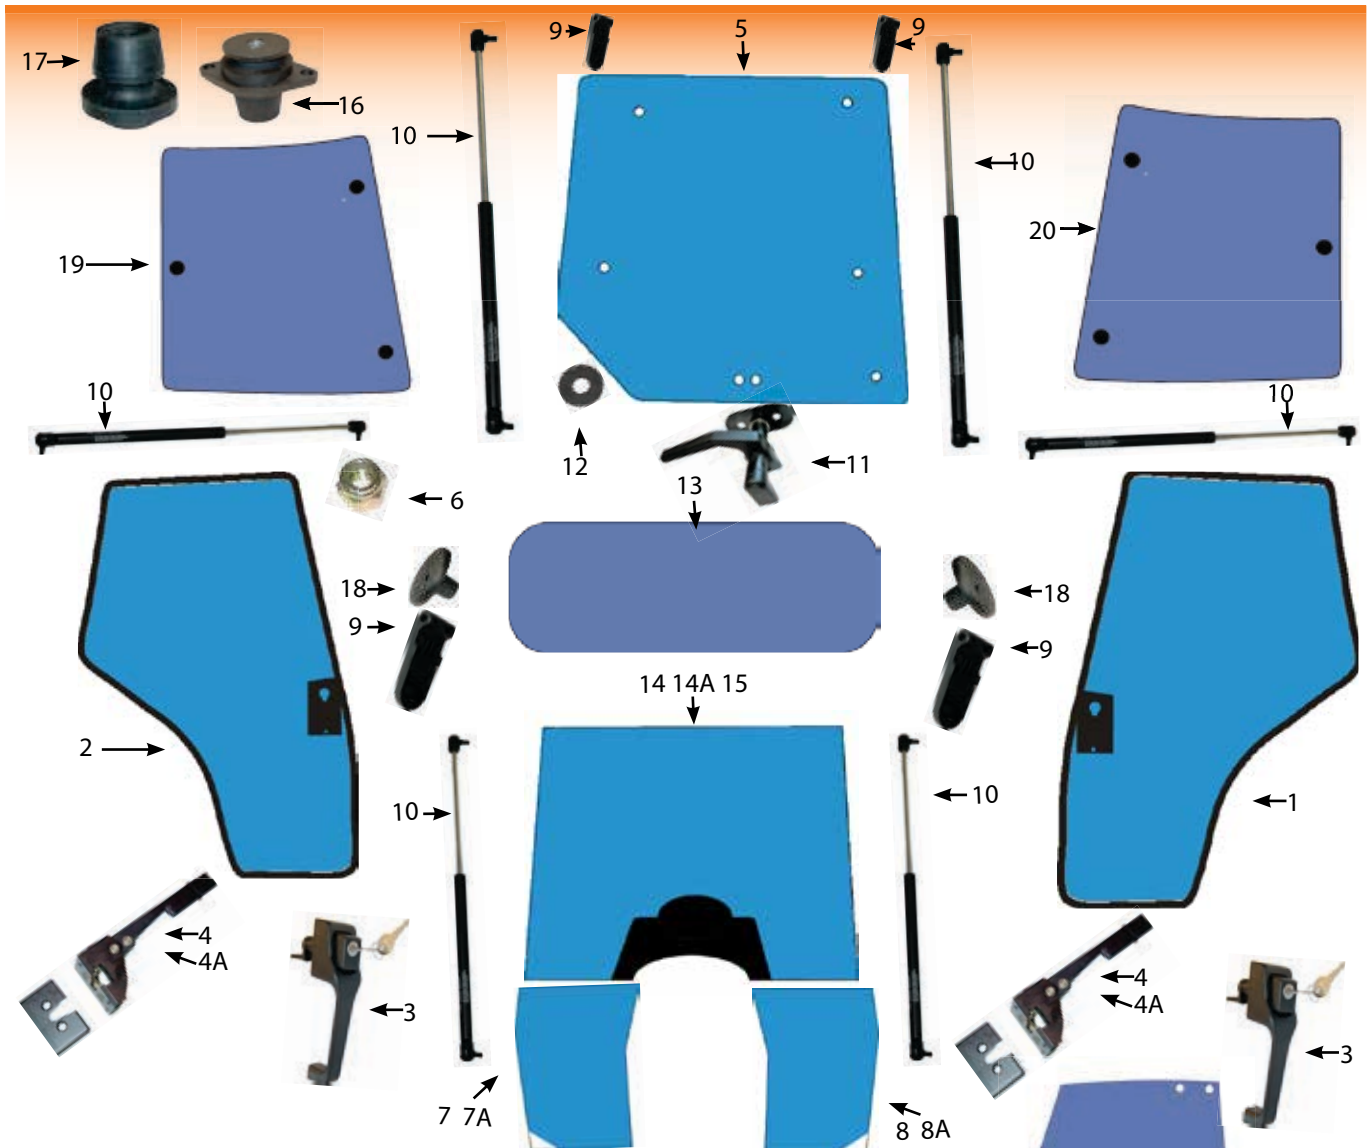

Cab 42's & 43's

1.	6681	Glass 4200 4300 Door LH
1A.	62774	Glass 4300 Door Glass LH
2.	6682	Glass 4200 4300 Door RH
3.	429983	Door Handle 4200 Outer LH & RH
4.	429984	Door Latch 4200 5400 6100 6200 8100 8200 LH
4A.	429985	Door Latch 4200 5400 6100 6200 8100 8200 RH
5.	6649	Glass 4200 Rear Glass
6.	6372	Nut for Door Strut 42/54's / Blizzard
7.	429951	Glass 4200 RH Front Knee Glass 4215 - 4270 4315 - 4370
7A.	429952	Glass 4200 Knee Glass RH - Front Open Window 4215 - 4255 4315 - 4355
8.	429953	Glass 4200 Front Knee Glass LH - Clear 4215 - 4270 4315 - 4370
8A.	429954	Glass 4200 Knee Glass LH Clear 4215 - 4255 4315 - 4355 with VERSA Cab
9.	61139	Window Hinge 4200 5400 Rear
10.	6716	Gas Strut 4200 150N Rear & Front Window Door*
11.	62159	Window Handle 4200 - Rear
12.	62608	Washer Handle to Glass 42's 43's
13.	62852	Glass 4200 Lower Rear Panel
14.	429955	Glass 4215 - 4265 Windscreen Front - Tinted
14A.	429956	Glass 4215 - 4265 Windscreen Front Not Tinted
15.	63188	Glass Windscreen 4315 4320 4335 4345 4355 4360 4365 4370
16.	6015	Cab Mounting 300 4200 Rear
17.	51245	Cab Mounting Rubber for 6015 300- Rear
18.	62671	Window Latch Screw 300/54/61/62/64/74/81/82
19.	63206	Glass 42s 43s Overwing LH Clear
20.	63207	Glass 42s 43s Overwing RH Clear