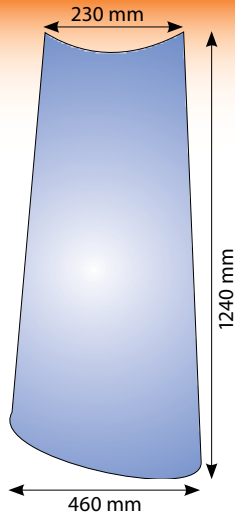

30281
Glass JCB
Pro 8 Side
RH

30282
Glass JCB
Pro 8 Side
LH

20265
Glass JCB Pro 8
Bottom Door LH

20264
Glass JCB PRO 8
Bottomm Door RH

1776

Glass JCB 3CX 4CX 6
Pro 12 LightTinted

1838

Glass JCB Project
8/12 Side Glass
Curved