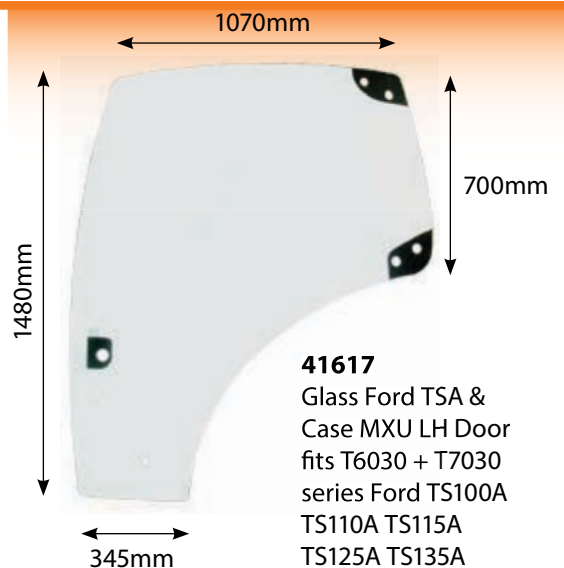

42079

Window Hinge T6 T7 TSA
RH Rear

42080

Window Hinge T6 T7 TSA
LH Rear

42095

Door Handle Ford TSA
MXU

41617

Glass Ford TSA &
Case MXU LH Door
fits T6030 + T7030
series Ford TS100A
TS110A TS115A
TS125A TS135A