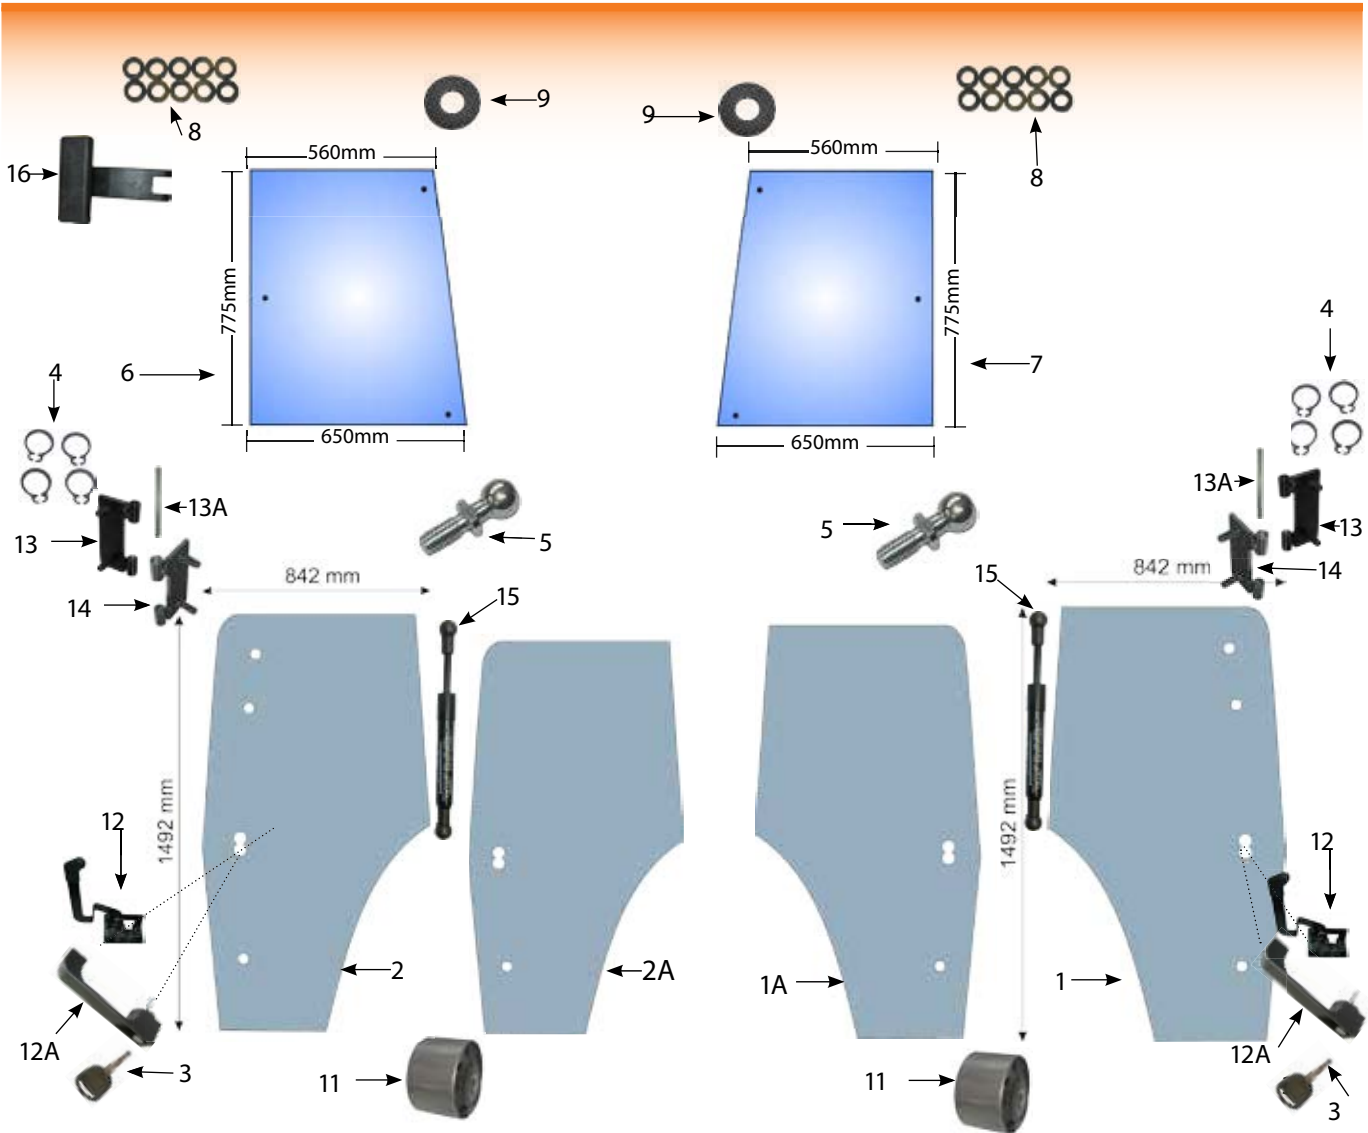

Glass

40's Glass

NOTE: HOW TO TELL THE DIFFERENCE BETWEEN CABS

11/91 - 11/95

12/95 -

White Roof
Carraro Axle
Light Dual Power

→ Blue Roof
→ Fiat Axle
→ Heavy Dual Power

Glass

40's Glass

1.	404762	Glass Ford 40 Door RH 11-91/10-95 White Roof 2 Hole 5640 - 8340 8670 - 8970 White Roof - Early
1A.	404731	Glass Ford 40 M TL Door RH 95-99 Blue Roof L 5640 - 8340 8160 - 8560 TS90 - TS115 Blue Roof Late 2 Hole TL70 - 100 M100 - M160
2.	404763	Glass Ford 40 Door LH 11-91/10-95 White Roof 2 Hole 5640 - 8340 8670 - 8970 White Roof - Early
2A.	404730	Glass Ford 40 M TL Door LH 95-99 Blue Roof La 5640 - 8340 8160 - 8560 TS90 - TS115 Blue Roof Late 2 Hole TL70 - 100 M100 - M160
3.	42077	Ignition Key TM MXM TS TSA 40 60 TL JXU M Series T Series
4.	41653	Snap Ring Pin on Gear Lever & Door Ford L 35 M T6000 TD TL TM TSA
5.	409787	Ball Ram for Door Gas Strut Ford 40s Ford 35 40 60 M TM TS 40's ** TM 60s Door Strut is 41767 ** (TM 60s Door Strut is 41767)
6.	404732	Glass Ford 40 TS TM 60 M Overwing LH 82009813 1/7/96 onwards
7.	404733	Glass Ford 40 TS TM M 60 S Overwing RH 82009812 1/7/96 onwards
8.	409618	Washer (Rubber) For Top of Back Window TL/TM
9.	41861	Washer Ford 40s Rear Window Part of fitting kit for 402940 14 required to fit 402940
10.	D6716	Glass Ford 40 Knee LH
10A.	D6717	Glass Ford 40 Knee RH
11.	409855	Cab Mounting Ford 40 60 M TM TS - Rear back
12.	404888	Door Latch Assembly Ford 7840 8340 LH 5640 6640 7740 8160 8240 8260 8360 M100 - 160 TL70 - 100 TS90 - 115
12A.	42025	Door Handle Outer Ford 40 Series Suits TL & TS 60
13.	409766	Door Hinge Ford 40 M TL TS RH (Pin is 42103)
13A.	42103	Door Hinge Pin Ford 40 60 TM TS
14.	409788	Door Hinge Ford 40's/M/TL/TS LH (Pin is 42103)
15.	41767	Door Strut Ford New Holland TM / 60's*
16.	42886	Window Handle Ford 40 60 Series TM Series JX1090U

*Note:

Check newton rating of existing gas strut before ordering a replacement.
Using a gas strut with a lower or higher newton rating can result in damage or glass breakage