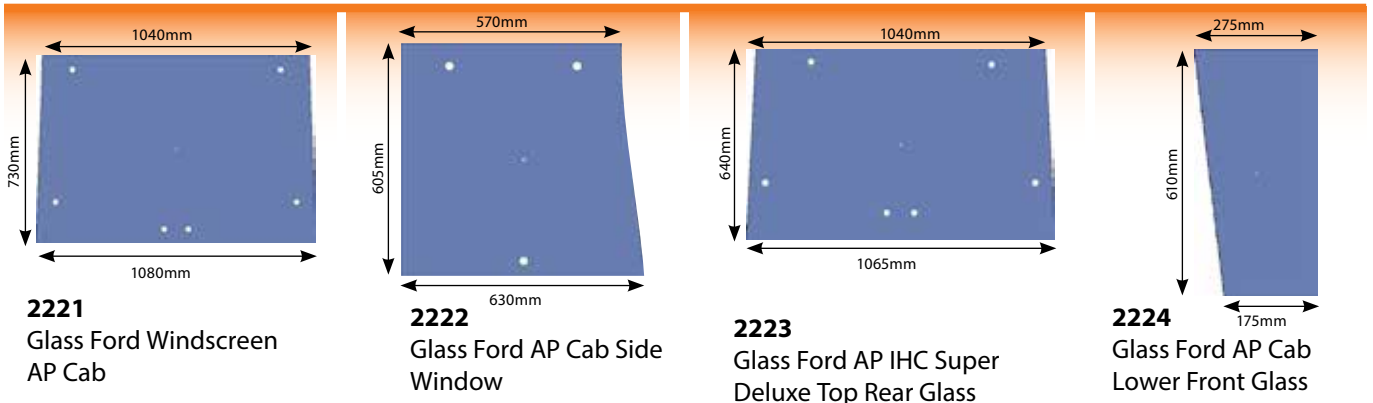

Ford 6610/7610 AP Cab Glass