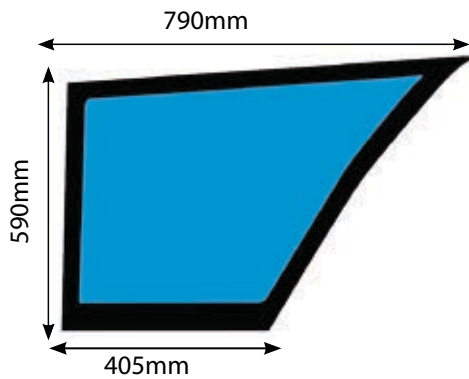

Glass

L /35 Series Glass

7368

Glass Door Fiat L60 L65 L75 L85 L95
New Holland 4635 4835 5635 6635 7635
Lower LH

7362