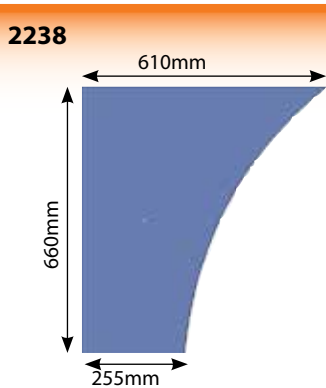

300's Silver Cab Glass

Glass 300 Rear Window Silver Cab

Glass 300 Windscreen - Silver Cab

Glass 300 Bottom Rear Window

Glass 300 Side Glass - 600 x 580mm

Glass 300 Side Glass - 615 x 580mm

Glass 300 Door Top