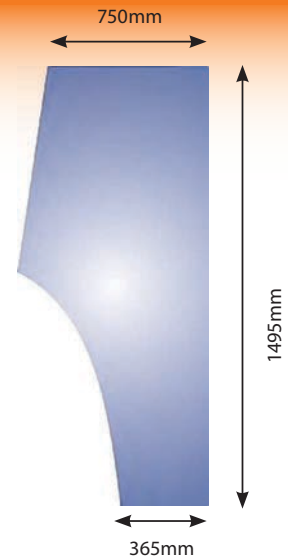

Renault Glass

TX, TS, TZ Glass

780110

Glass Renault
TL TX TS TZ
LH/RH Side
Window

Ares

780112

Glass Renault Ares
RH Door (8 Holes)
RX Series 540 - 630
RZ Series 550 - 825

Ares Glass