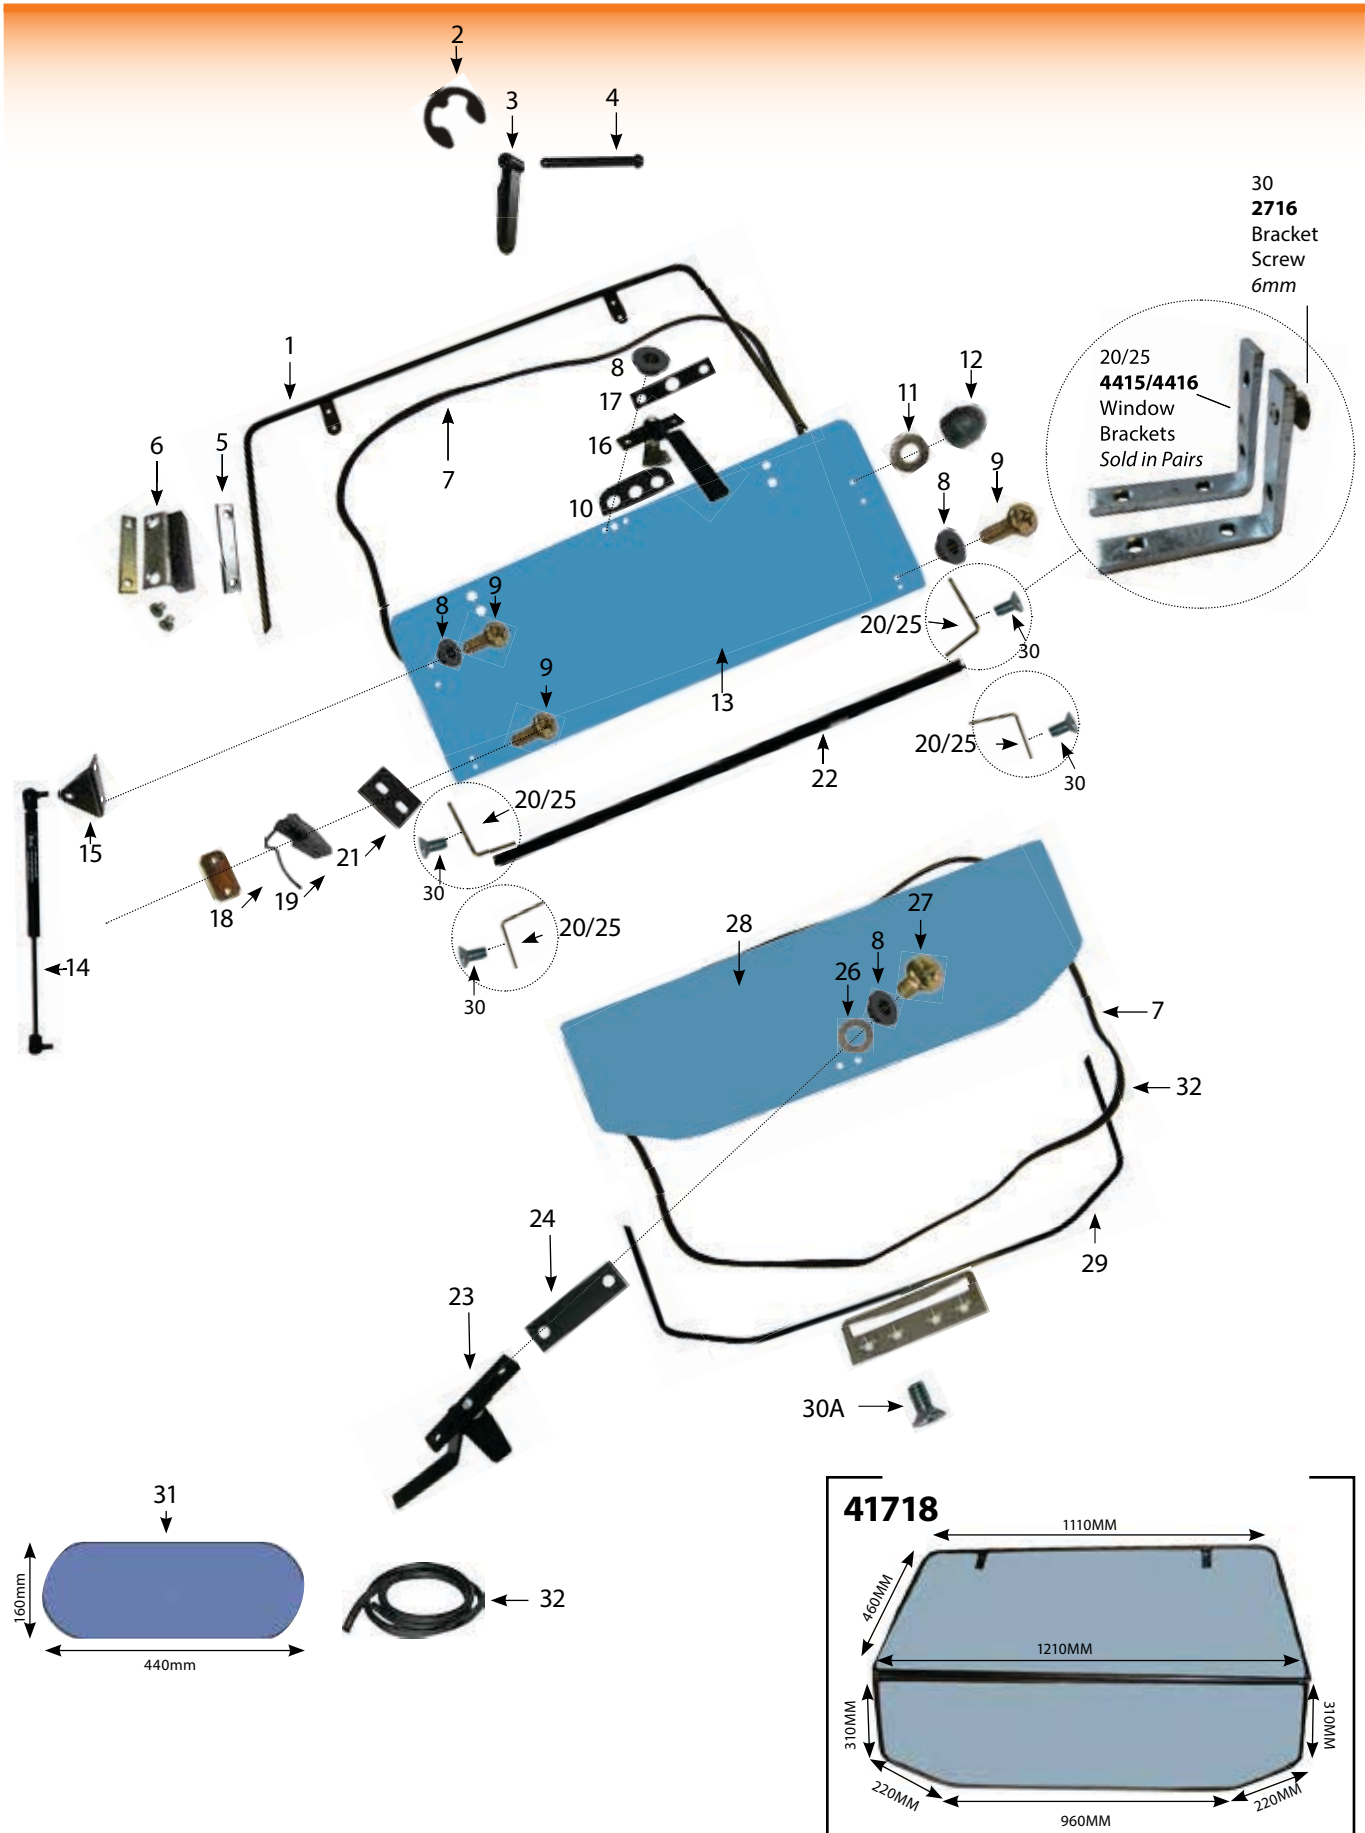

Glass Ford Super Q Rear Windscreen

Glass

Ford Super Q Rear Windscreen

1	2827	Window Frame Ford Super Q Top Rear	
2	2190	Pick Up Hitch Lev Clip 7810 8210 (Pk 5)	2 required
3	4252	Hinge Ford Super Q Rear Lower	2 required
4	2184	Window Pin Super Q Rear	2 required
5	41721	Rear Window Rubber Stopper Inner Bracket Ford Q & Super Q Cab	2 required
6	41720	Rear window Rubber Stopper Super Q & Q Cab	2 required
7	409902	Window Rubber Ford 40's Back	
8	2843	Window Bushing Ford Super Q Rear	10 required
9	41055	Window Screw Super Q Rear4 required to fit 402940	8 required
10	2851	Window Pad Ford Super Q Rear	2 required
11	2842	Window Washer Ford Super Q Cab Rear	4 required
12	2845	Window Screw Cover Ford Super Q Cab Rear	4 required
13	2409	Glass Ford Super Q Upper Rear Glass Tint	
14	2107	Gas Strut Ford S.Q Rear Window 370mm x 180mm 160N ** Bracket is 2215 **	2 required
15	2215	Bracket Gas Strut Super Q	2 required
16	2130	Latch Assembly Ford Super Q Top	
17	2131	Gasket for Super Q Latch Ass.	
18	2850	Window Plate Ford Super Q Rear	2 required
19	2126	Latch Assembly Ford Super Q LH	
20	4416	Window Bracket Ford - PAIR	2 required
21	2849	Window Gasket Ford Super Q Rear	2 required
22	4243	Window Hinge Ford Q & Super Q Rear Centre	
23	2120	Latch Assembly Ford Super Q	
24	2854	Window Gasket Ford Super Q Rear	
25	4415	Window Bracket Ford Q Cab - PAIR	2 required
26	2844	Window Washer Ford Super Q Cab Rear	2 required
27	2848	Window Screw Ford Super Q Rear - Pan Head (M5 x 1 x 10)	2 required
28	4102	Glass Ford Q Cab Bottom Rear	
29	41723	Window Handle Frame Ford Super Q Cab Lower	
30	2716	Bracket Screw Ford Q Cab - 6mm	4 required
30A	2716L	Bracket Screw Ford Super Q Cab - 8mm	
31	D6750	Glass Ford Super Q Bottom Rear	
32	1888	S Section Rubber - sold by the metre 50 mtr per roll	2 required

*Note:

Check newton rating of existing gas strut before ordering a replacement.

Using a gas strut with a lower or higher newton rating can result in damage or glass breakage