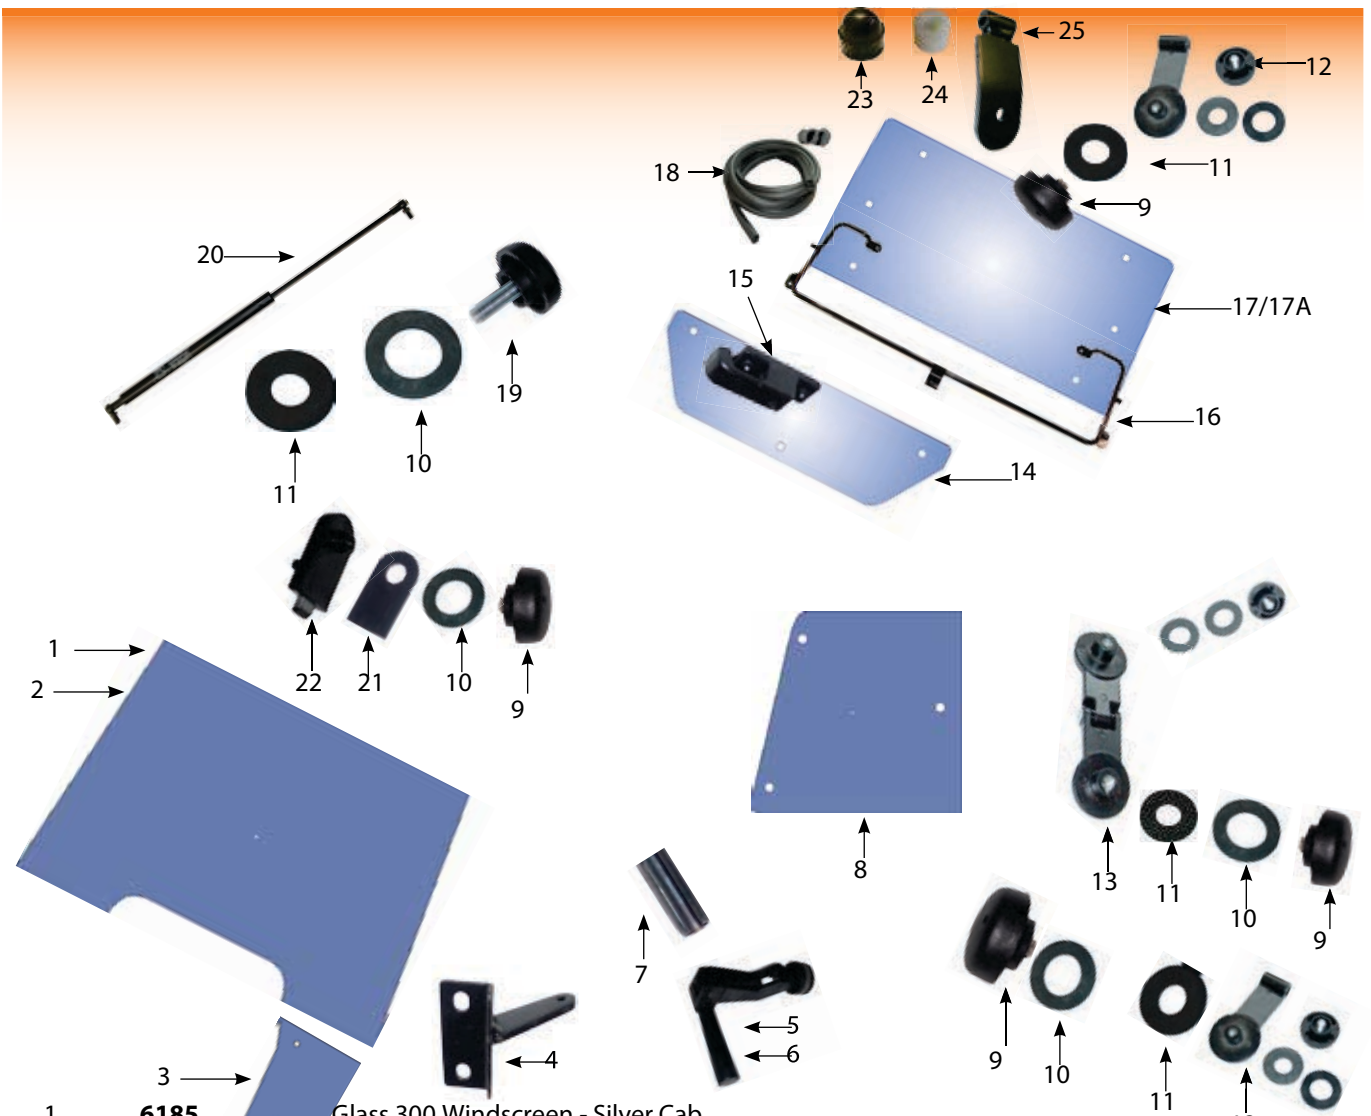

300's Cab Parts

1. **6185** Glass 300 Windscreen - Silver Cab
2. **4607** Glass 300's Windscreen - Black Cab
3. **D6902** Glass 300 LH Lower Front + Holes
4. **6053** Window Latch Bracket 300 RH
5. **6048** Window Latch LH Side 300 5400 6100 6200 6400
6. **6049** Window Latch RH Side 300 5400 6100 6200 6400
7. **6050** Window Latch Pin Side 300 6100 8100
8. **2241** Glass 300 Side Glass - 600 x 580mm
9. **6051** Window Frame Hinge Screw 300's
10. **61264** Washer to suit 4544/4545
11. **61263** Washer to suit Kits 4544 & 4545 & 41548
12. **4544** Hinge Kit 300 Window Frame
13. **4545** Hinge Kit 300 Glass to Glass
14. **2228** Glass 300 Bottom Rear Window
15. **6054** Roof Catch 300's
16. **6059** Window Handle Frame 300 Rear Glass Silver
17. **2229** Glass 300 Rear Window Silver Cab
- 17A. **2227** Glass 300 Top Rear Window Black Cab
18. **6453** Window Rubber 390 Rear 375cm Length
19. **6057** Window Frame Screw 300
20. **6162** Gas Strut 300 - 200N - Rear Window 500mm x 250mm*
21. **6257** Gasket 300 Lower Rear Window Latch
22. **6058** Window Latch 390 Lower Rear
23. **63215** Bolt Head Plastic Cover Rear Window 342 362 365 372 375 382 390 390T 398 399
24. **63217** Glass Bush 342 362 365 372 375 382 390 390T 398 399
25. **63216** Rear Window Hinge 342 362 365 372 375 382 390 390T 398 399

*Note:
Check newton rating of existing gas strut before ordering a replacement. Using a gas strut with a lower or higher newton rating can result in damage or glass breakage.