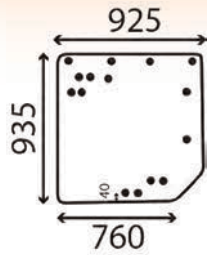

780190
Glass Rear Window Renault
Ares RX RZ Series 15 Hole
OE Ref: 7700050257