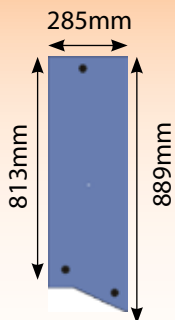

D6917
Glass 3000s LH &
RH Side Window