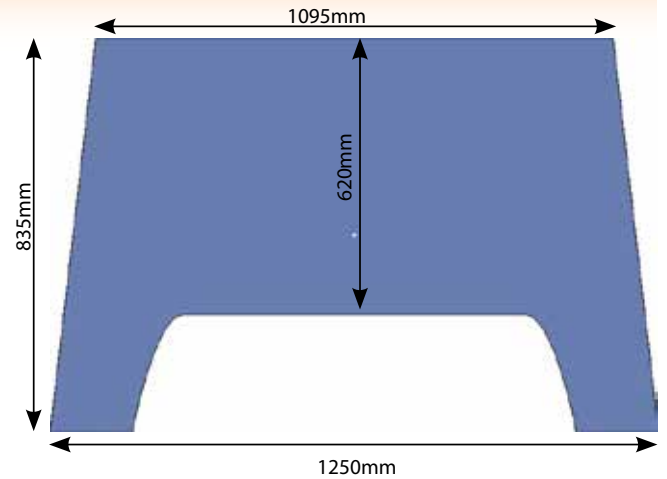

Glass 300's Windscreen - Black Cab

2228