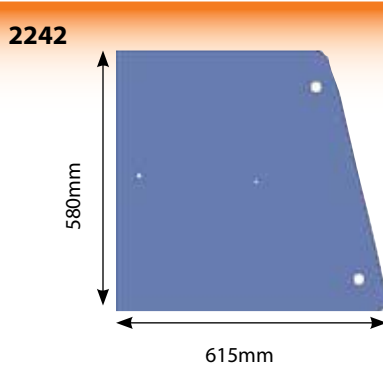

300's Silver Cab Glass

Glass 300 Rear Window Silver Cab

Glass 300 Windscreen - Silver Cab

Glass 300 Bottom Rear Window

Glass 300 Side Glass - 600 x 580mm

Glass 300 Side Glass - 615 x 580mm

Glass 300 Door Top