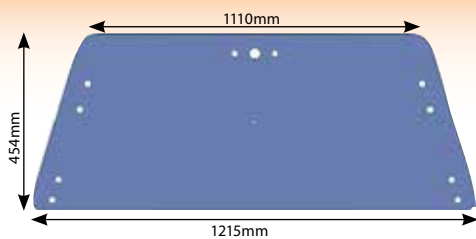

4101
Glass Ford Q Cab Upper Rear Clear