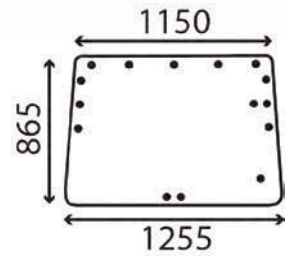

780187
Glass Rear Window Renault
TL TS TXTZ Series 17 Hole
OE Ref: 7700062092