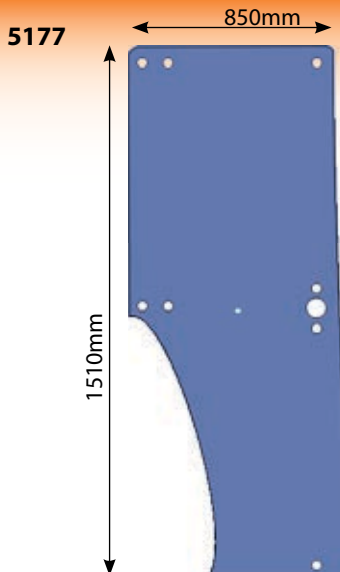

Crystal

Glass Zetor 8111 Rear Glass Not For Duncan Cab

Unified Range

Glass Zetor Unified Rear Window

4321-7341

Glass Zetor 4321 - 7341
Door LH

9540-10540

Glass Zetor 9540 - 10540 Door
Fits 10520 10540 7520 7540 8520
8540 Fits 9520 9540