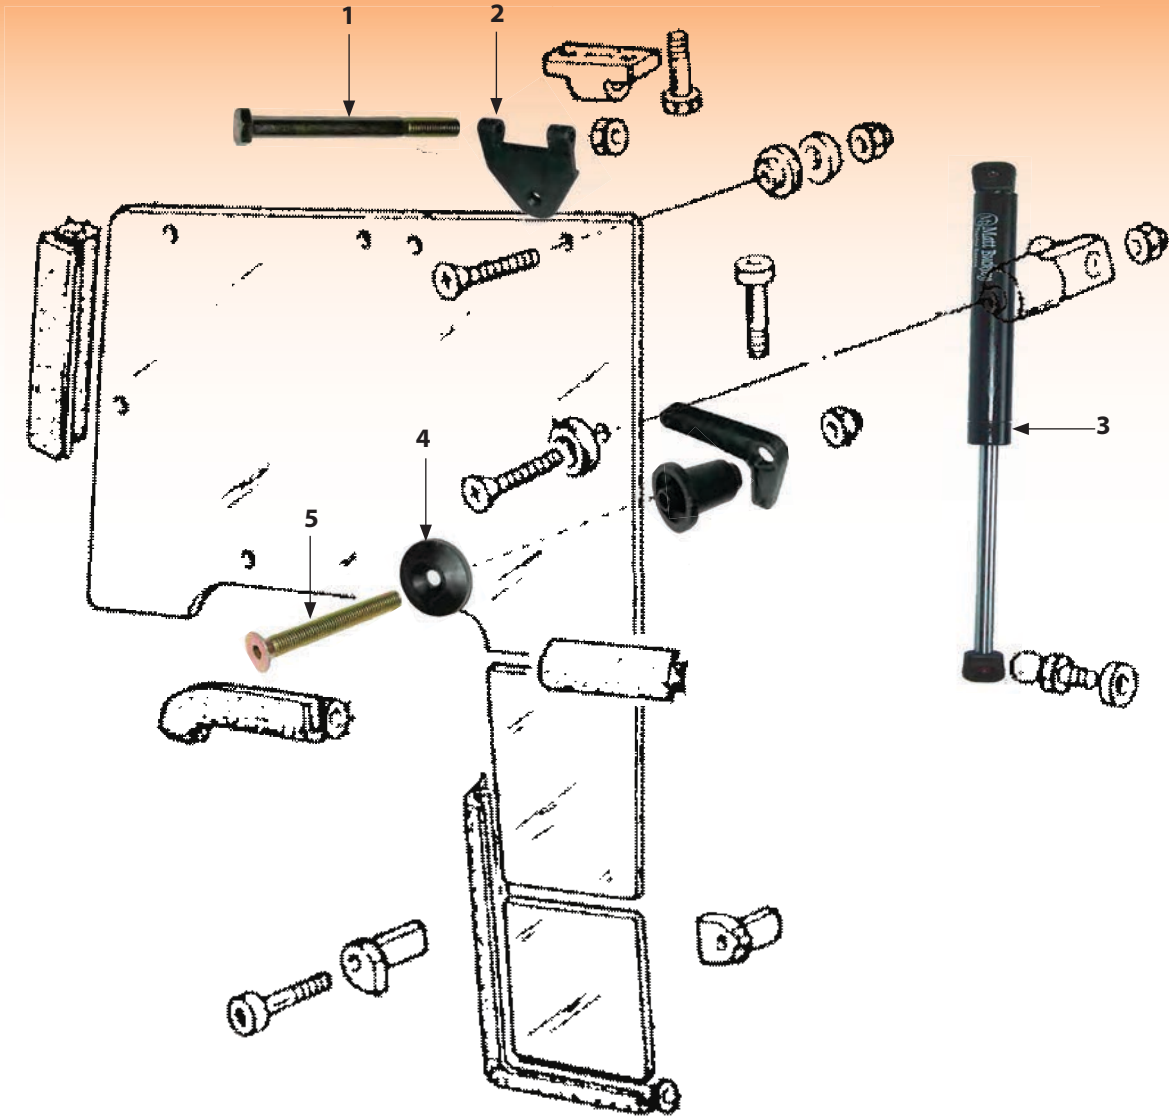

Landini Blizzard Windscreen

1. **6371** Windscreen Screw Blizzard
2. **6368** Landini Blizzard Windscreen Hinge
3. **6353** Gas Strut Landini Blizzard -200N- Rear Window 480mm x 240mm*
4. **6367** Landini Blizzard Windscreen Washer
5. **6366** Landini Blizzard Windscreen Stud