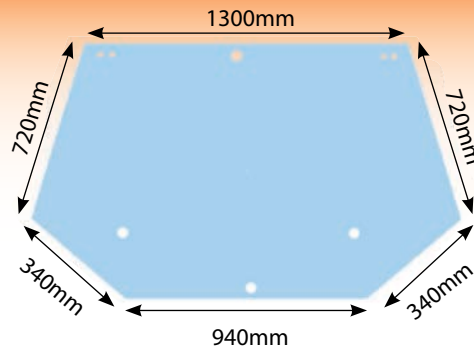

404666

Glass Ford 7840 TS TM M
6635 Rear - 11-95 60 Series 9
Hole Glass Blue Roof JXU
** Handle 402946 **

42079

Window Hinge T6 T7 TSA
RH Rear