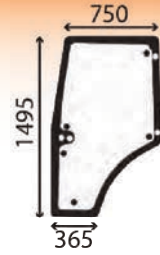

780180
Glass Door LH Renault Ares
RX RZ Series
OE Ref: 7700073324