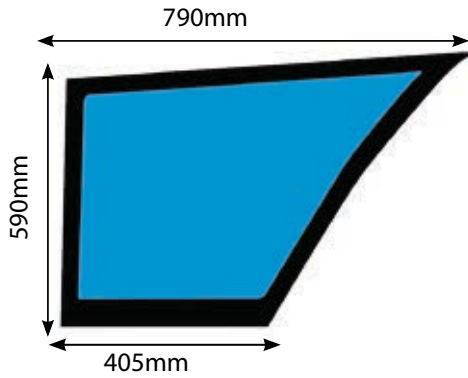

L /35 Series Glass

7368

Glass Door Fiat L60 L65 L75 L85 L95
New Holland 4635 4835 5635 6635 7635
Lower LH

7362