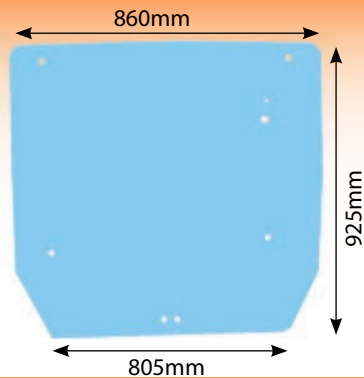

42887

Glass New Holland TD95D
Case JX Series Rear