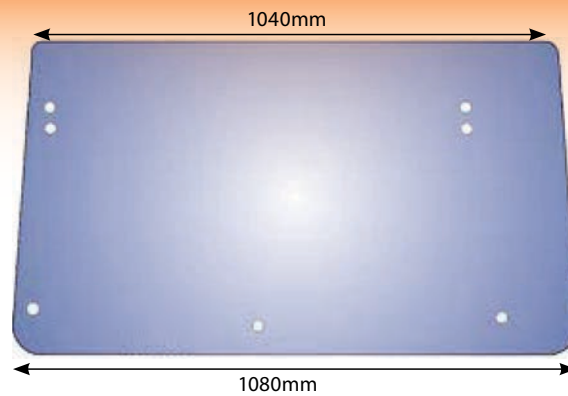

7249

Glass Fiat 80 Super Door
Comfort Plain LH

7263

Glass Fiat 80 Super
Comfort RH Door
Plain 580 680 780
880 80 CS2 CS2/1

2231

Glass Fiat Rear Window
Super Comfort

7062

Glass Fiat 90
Comfort Side
Window