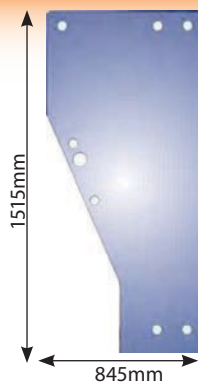

Ceres Glass

780087

Glass Renault Ceres Door

780086