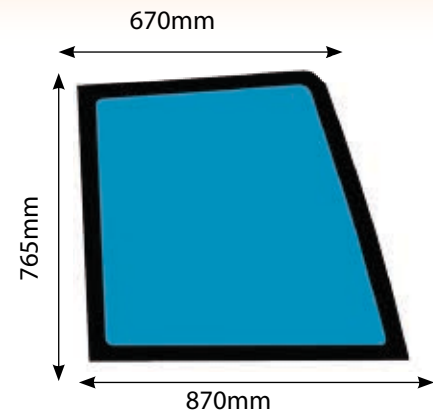

Glass Door Fiat L60 L65 L75 L85 L95
New Holland 4635 4835 5635 6635 7635
Upper LH

7349