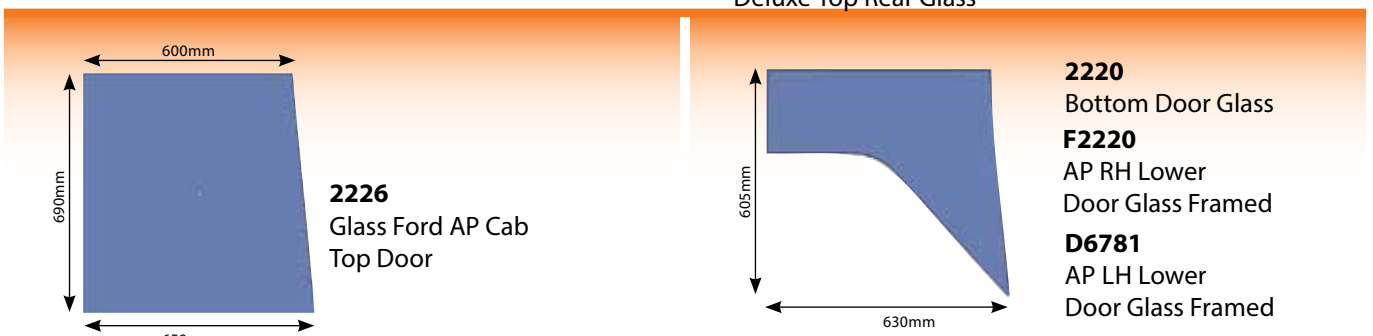

Ford 6610/7610 AP Cab Glass