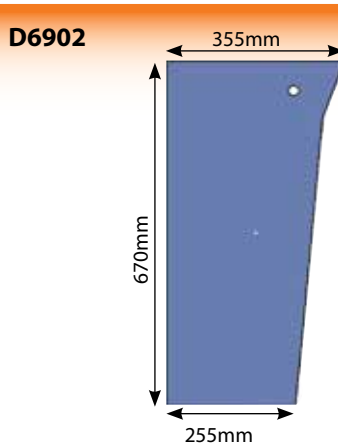

Glass 300 Side Glass - 615 x 580mm

Glass 300 LH Lower Front + Holes