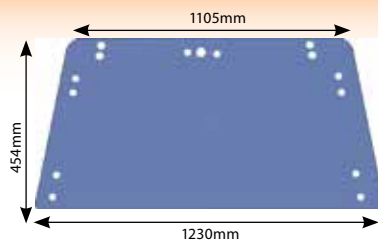

2409
Glass Ford Super Q Upper Rear Glass Tint