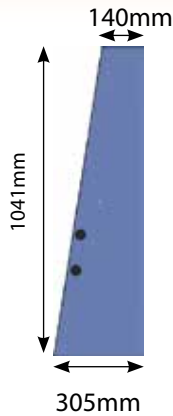

3000 's Glass

D6915
Glass 3000 LH & RH
Front Door